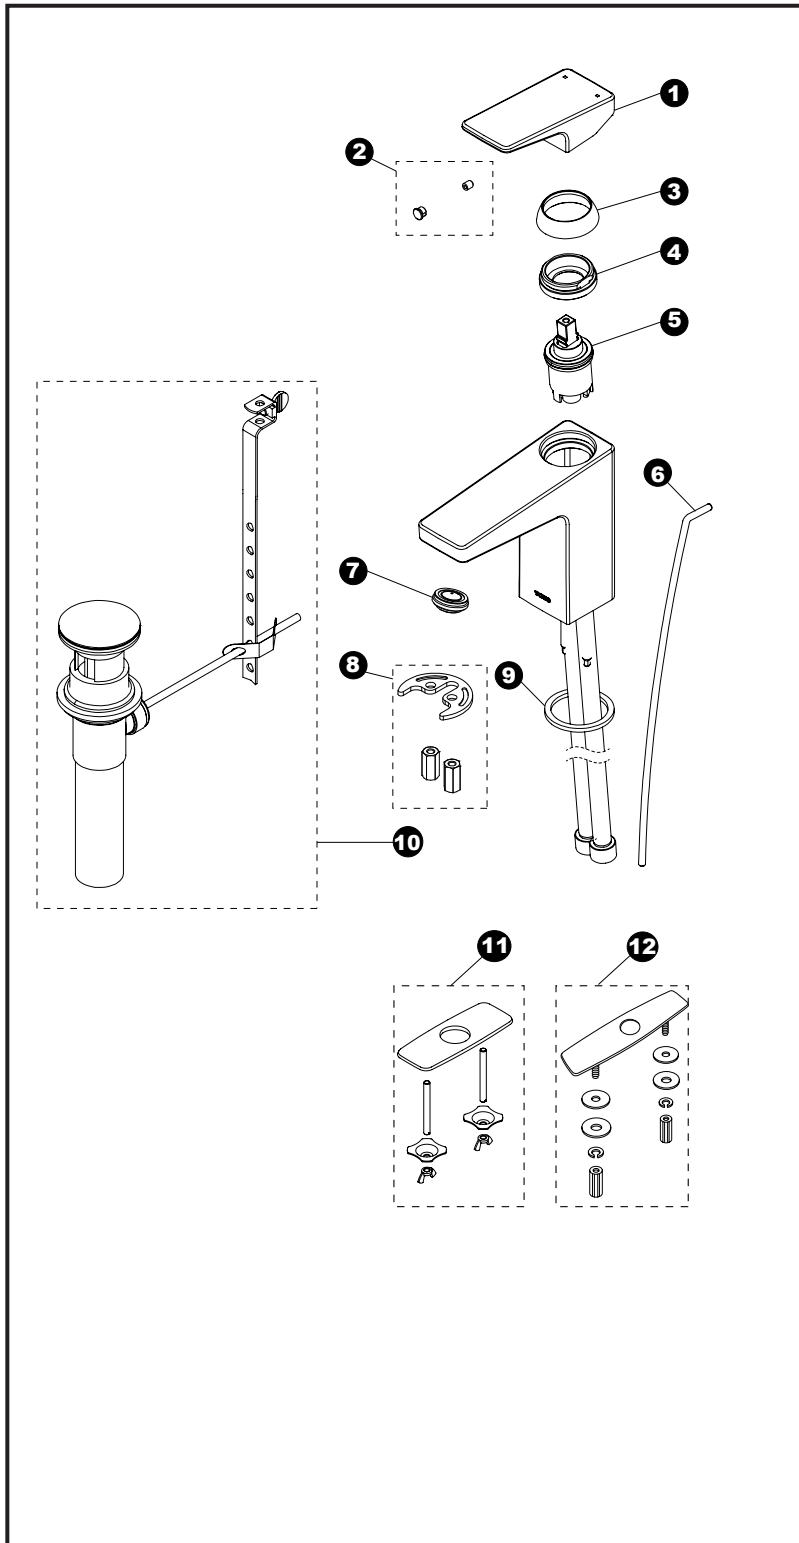

**Oberon™F**  
**Single-Handle Lavatory Faucet**

| Item | Part       | Description              |
|------|------------|--------------------------|
| 1    | THP5053#CP | Handle                   |
| 2    | THP5054    | Plug & set screw set     |
| 3    | THP5055#CP | Cover, nut               |
| 4    | THP5057    | Nut, cartridge           |
| 5    | THP5058    | Cartridge                |
| 6    | THP5061#CP | Lift rod                 |
| 7    | THP5062    | Aerator                  |
|      | THP5072    | 1.2 gpm aerator          |
| 8    | THP5063    | Mounting hardware, spout |
| 9    | THP5060    | Gasket                   |
| 10   | THP4856#CP | Drain assembly           |
| 11   | THP3158#CP | Cover Plate - 4"         |
| 12   | 71244T8CC  | Cover Plate - 8"         |