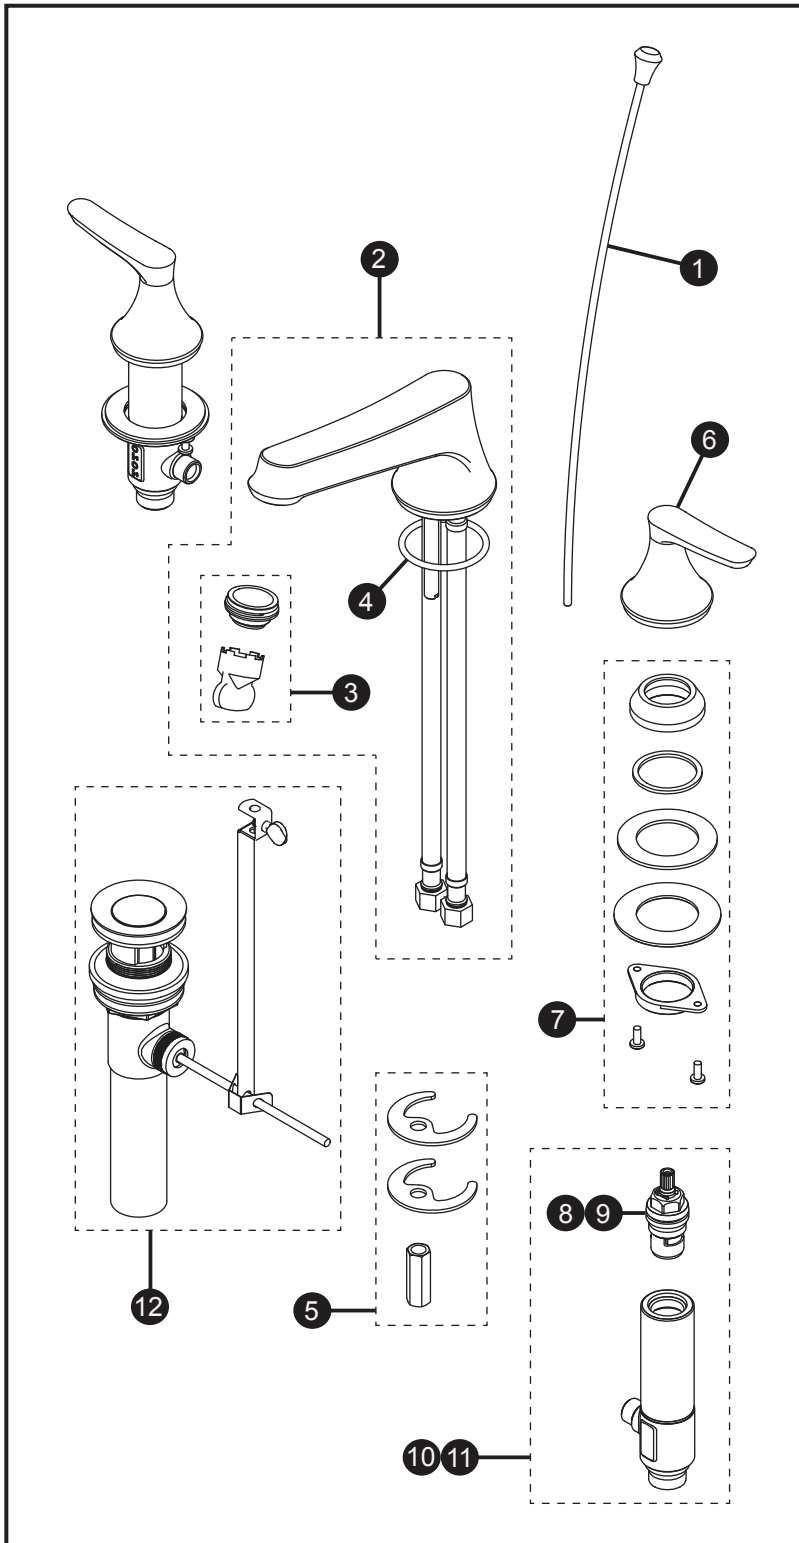

Wyeth™
Widespread Lavatory Faucet

Item	Part	Description
1*	THP4912#\$\$	Lift rod w/ knob
2*	THP4916#\$\$	Spout assembly
3	THP4913	Aerator & key
	THP5071	1.2 gpm aerator & key
4	THP4914	O-ring
5	THP4859	Mounting hardware, spout
6*	THP4915#\$\$	Handle assembly
7	THP4863	Mounting hardware, valve
8	THP4865	Cartridge, hot
9	THP4864	Cartridge, cold
10	THP4867	Valve assembly, hot
11	THP4866	Valve assembly, cold
12*	THP4856#\$\$	Drain assembly

* Please specify finish code before ordering.

LEGEND	
\$\$	= Denotes Finish
#CP	= Polished Chrome
#BN	= Brushed Nickel
#PN	= Polished Nickel