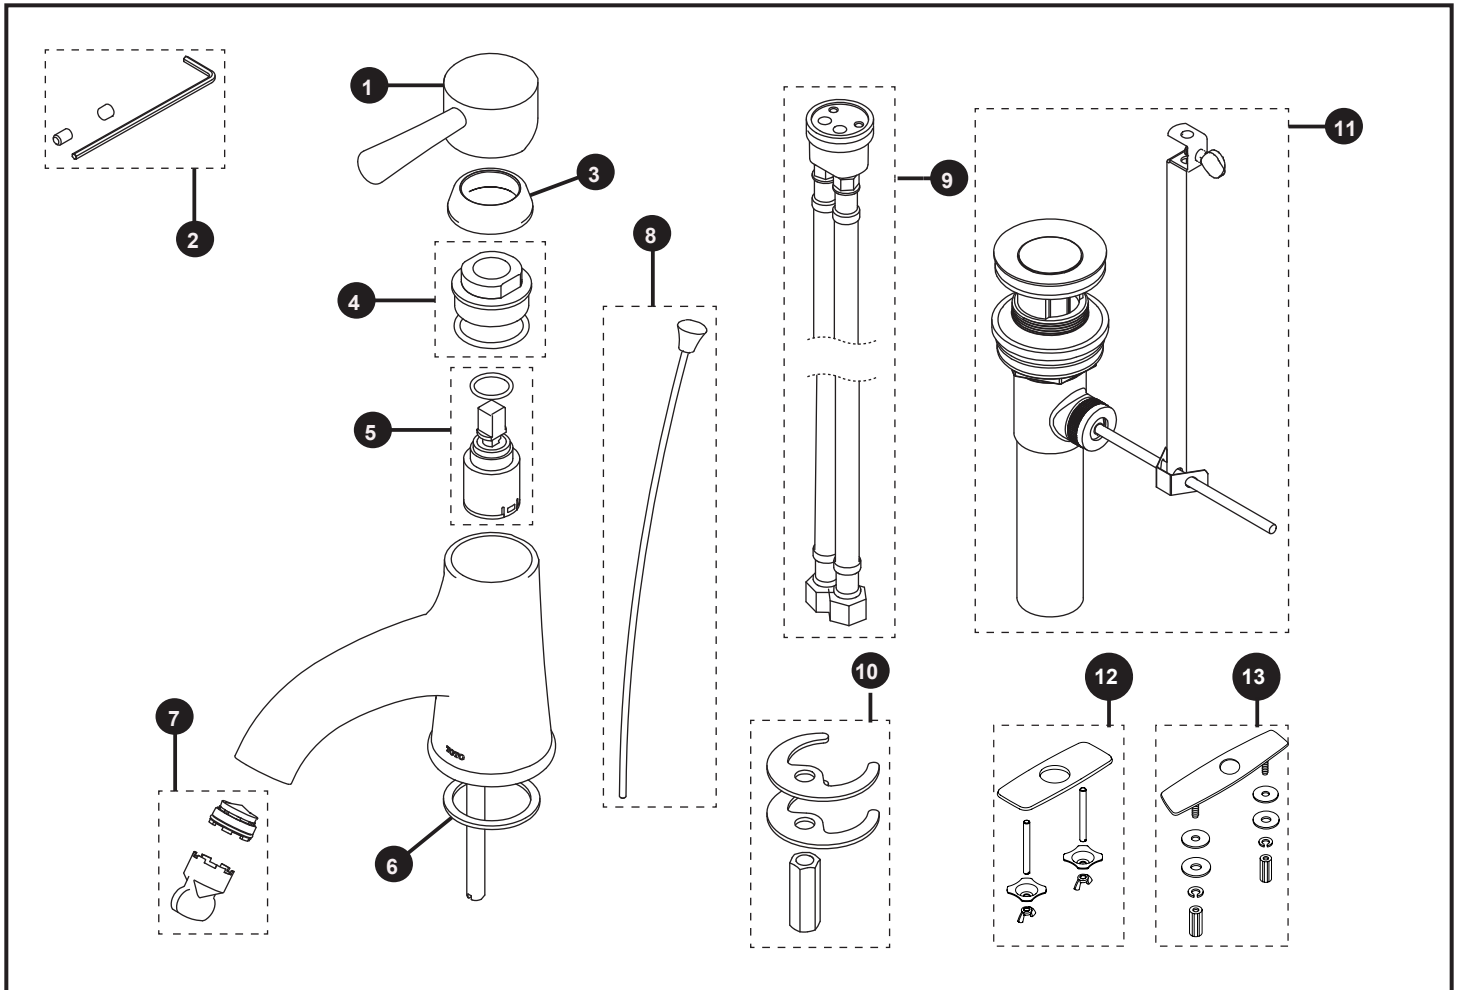

Single Handle Lavatory Faucet

Item	Part	Description
1*	THP4877#\$\$	Handle
2	THP4871	Set screw, plug & hex wrench
3*	THP4873#\$\$	Cover, nut
4	THP4873	Nut w/ o-ring
5	THP4874	Mixing cartridge w/ o-ring
6	THP4875	Gasket
7	THP4869	Aerator & key
	THP5071	1.2 gpm aerator & key
8*	THP4878#\$\$	Lift rod w/ knob
9	THP4876	Hose assembly
10	THP4859	Mounting hardware, spout
11*	THP4856#\$\$	Drain assembly
12	THP3158#CP	Cover plate - 4"
13	71244T8CC	Cover plate - 8"

LEGEND
\$\$ = Denotes Finish
#CP = Polished Chrome
#BN = Brushed Nickel
#PN = Polished Nickel