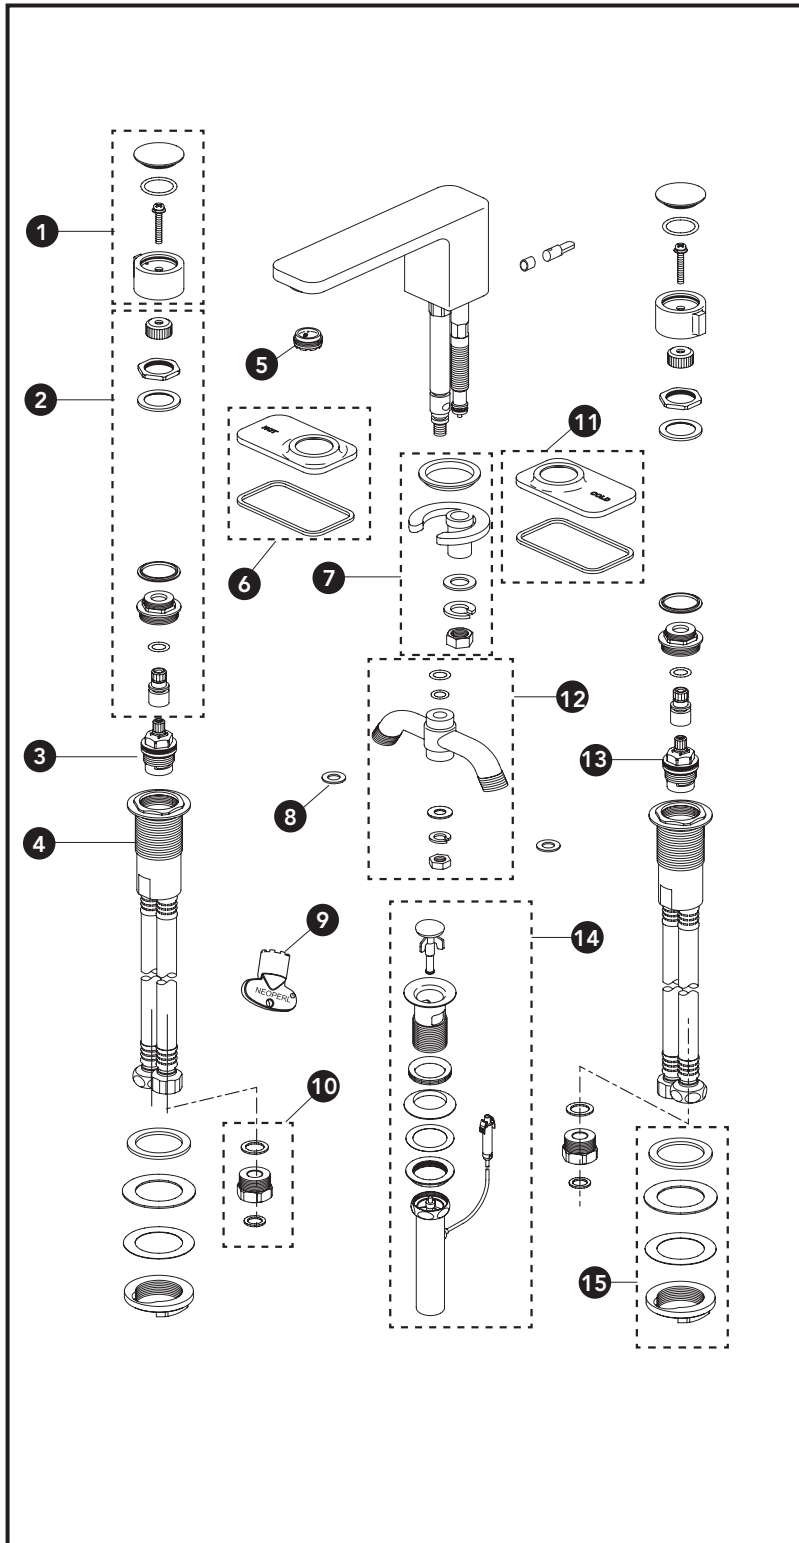

TL170DD#\$\$
 TL170DD12#\$\$
 TL170DDA#\$\$
 TL170DDA12#\$\$

**KIWAMI® RENESSE®
 Widespread Lavatory Faucet**

| Item | Part | Description |
|------|------------|-----------------------------|
| 1* | THP4426#CP | Handle assembly |
| 2 | THP4427 | Handle adapter kit |
| 3 | THP4440 | Ceramic cartridge |
| 4 | THP4439 | Valve body |
| 5 | THP4219 | 1.5 gpm aerator |
| | THP5075 | 1.2 gpm aerator |
| 6* | THP4430#CP | Escutcheon (hot) |
| 7 | THP4432 | Spout lock nut kit |
| 8 | THP4443 | Gasket |
| 9 | THP4221 | Aerator key |
| 10 | THP4433 | 3/8" comp adapter |
| 11* | THP4431#CP | Escutcheon (cold) |
| 12 | THP4434 | Y-connector kit |
| 13 | THP4441 | Ceramic cartridge |
| 14* | THP4442#CP | Cable drain(TL170DDLQ only) |
| 15 | THP4437 | Valve lock nut kit |