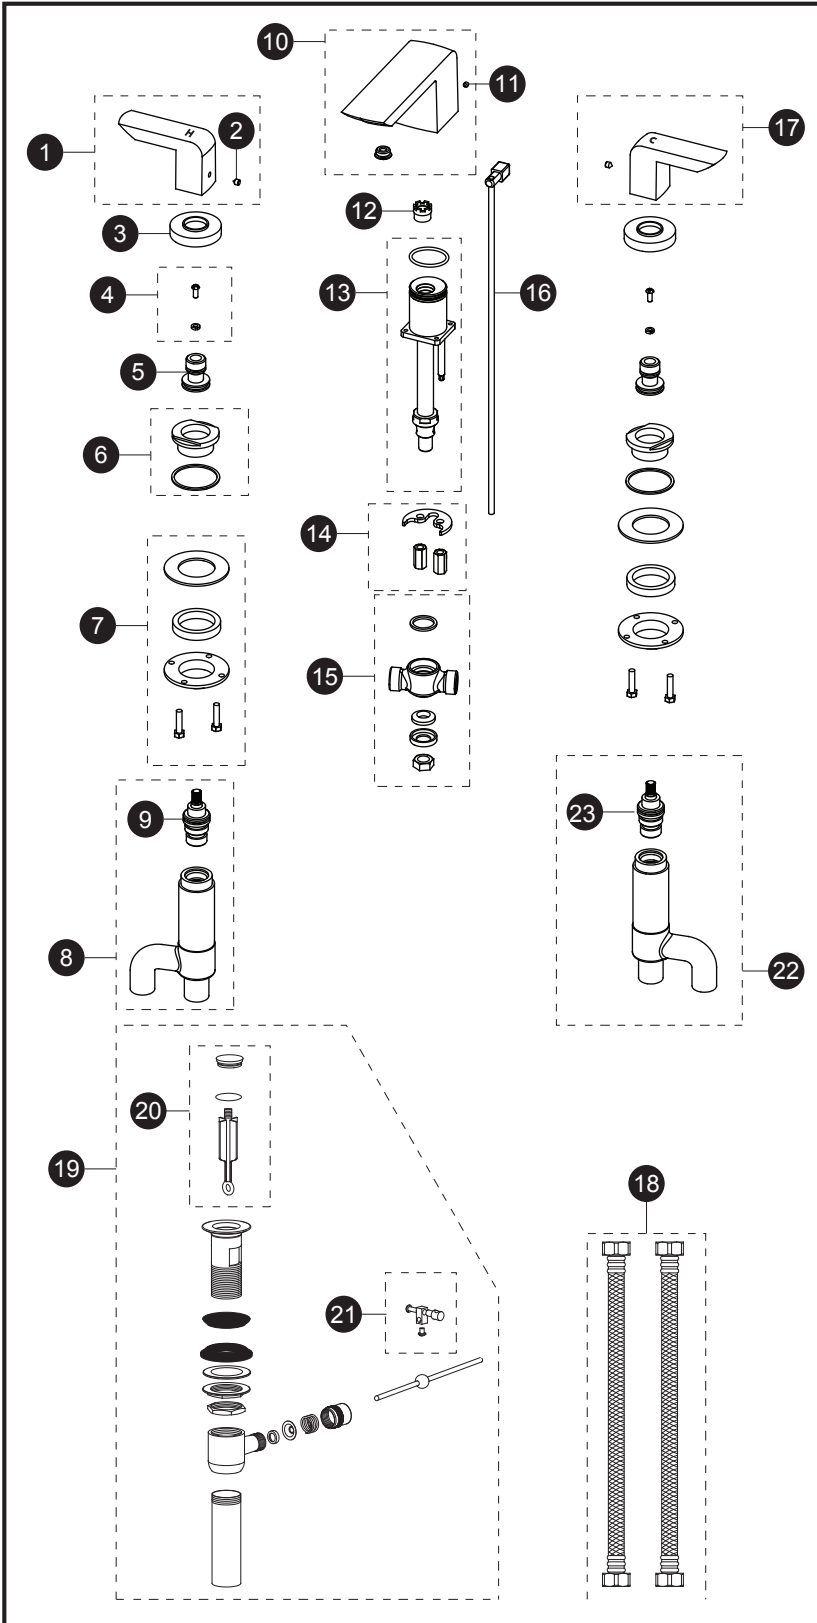

TL960DDLQ#\$\$
 TL960DDLQR#\$\$
 TL960DD12#\$\$

Soirée®

Widespread Lavatory Faucet

Item	Part	Description
1*	THP4013#\$\$	Lever handle (hot)
2	THP4014	Set screw
3*	THP4015#\$\$	Escutcheon
4	THP4016	Panhead Philips screw & washer
5	THP4017	Handle spindle
6	THP4418	Deck adapter
7	THP4413	Valve lock nut set
8	THP4415	Valve kit (hot)
9	THP4417	Ceramic cartridge (hot)
10*	THP4419R#\$\$	Spout body
12	THP4424 THP5074	Flow regulator kit 1.2 gpm flow regulator
13	THP4420	Spout adapter
14	THP4007	Spout retaining ring & lock
15	THP4411	T-connector set
16*	THP4005#\$\$	Lift rod assembly
17*	THP4024#\$\$	Lever handle (cold)
18	THP4026	Flex hoses
19*	THP4010#\$\$	Drain assembly
20*	THP4011#\$\$	Drain plunger
21	THP4012	Lift rod connector
22	THP4414	Valve kit (cold)
23	THP4416	Ceramic cartridge (cold)

* Please specify finish before ordering.

LEGEND	
\$\$	= Denotes Finish
#CP	= Polished Chrome
#BN	= Brushed Nickel
#PN	= Polished Nickel