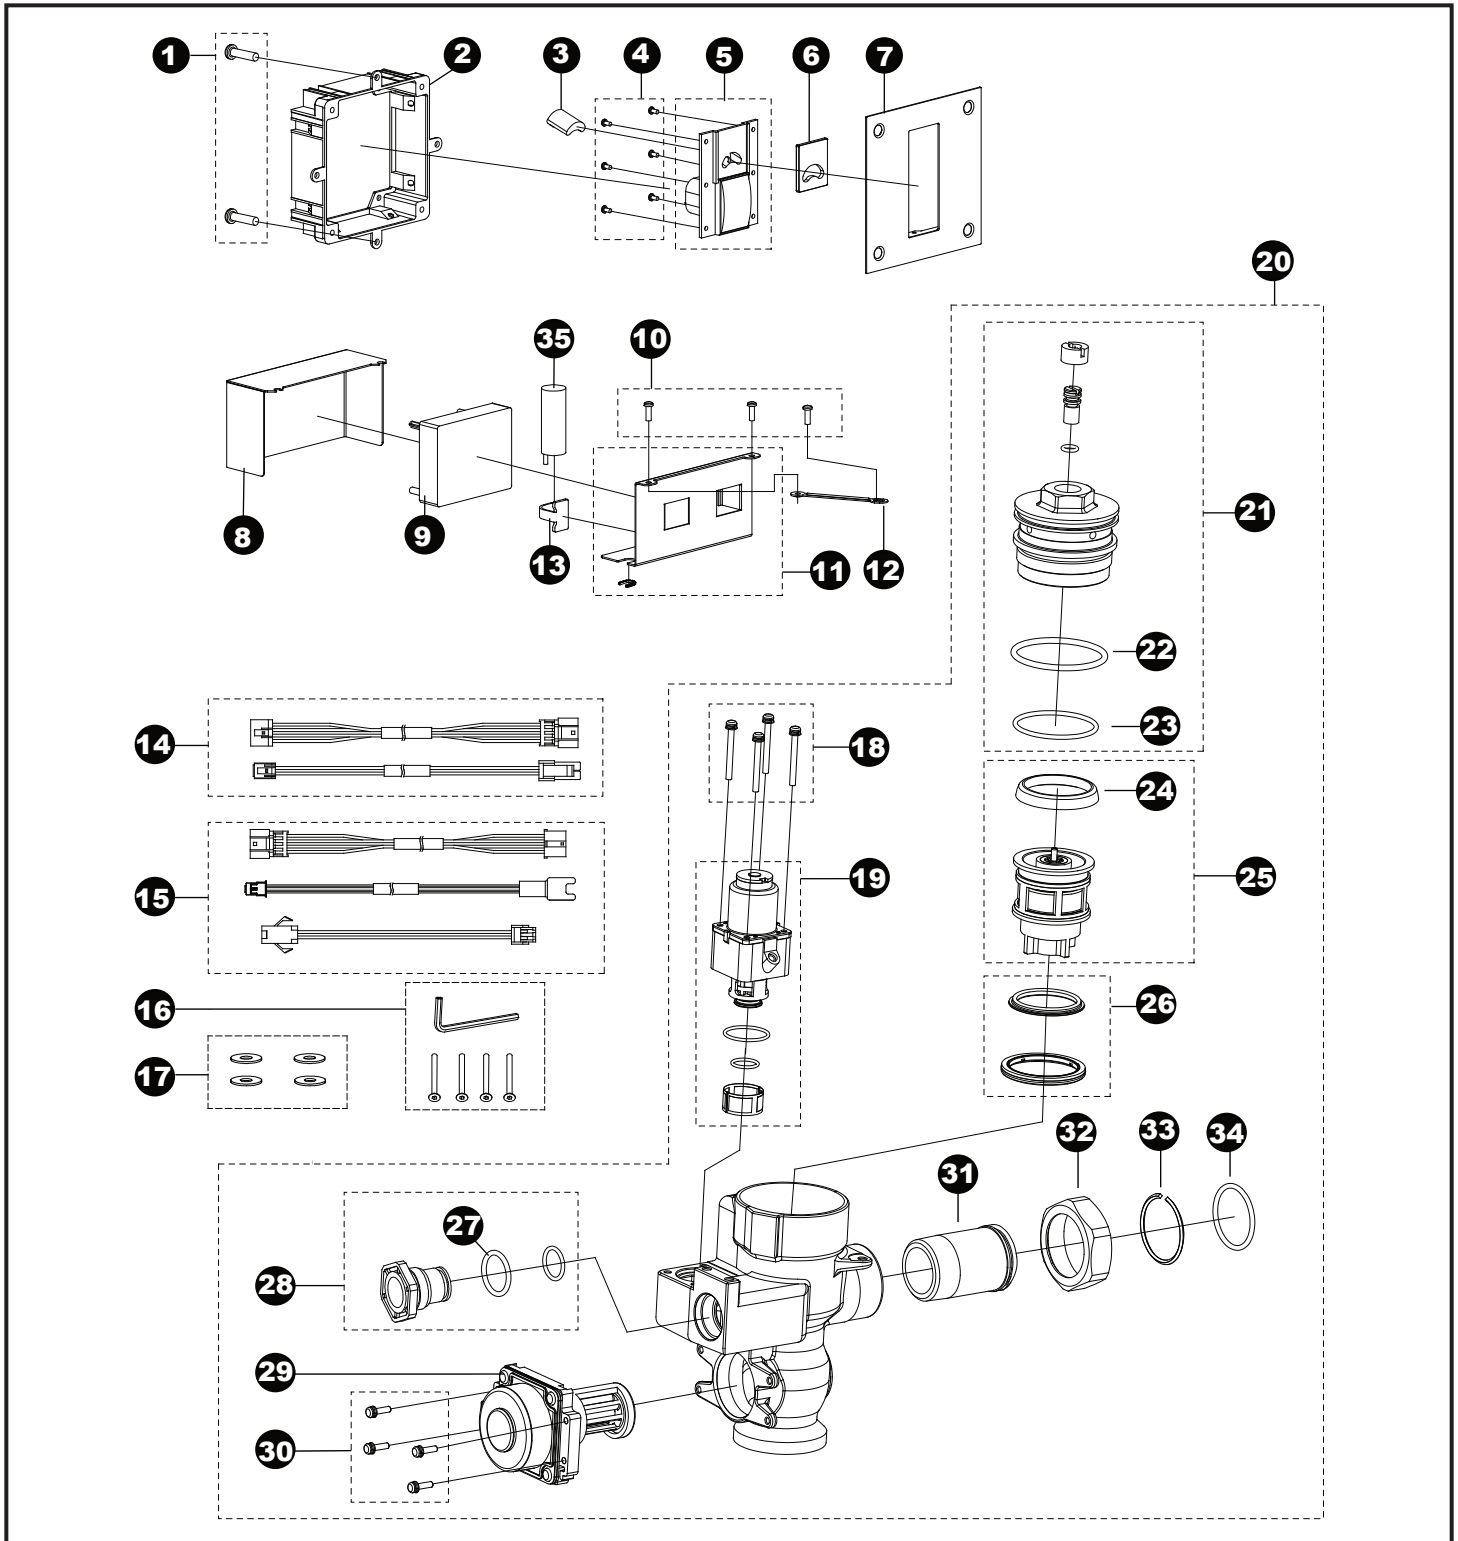

**EcoPower® Flush Valve,  
Urinal, Concealed Small - 0.5 Gpf**

TEU3LA#SS  
TEU3LA11#SS  
TEU3LA12#SS  
TEU3LA21#SS

**EcoPower® Flush Valve,  
Urinal, Concealed Small - 0.5 Gpf**TEU3LA#SS  
TEU3LA11#SS  
TEU3LA12#SS  
TEU3LA21#SS

<b>Item</b>	<b>Part</b>	<b>Description</b>
1	THP3222	Screw, wooden screw (10/bag)
2	THP3210	Wall frame assy, small cover
3	THP3187	Sensor unit
4	THP3215	Screw, touch button (6/bag)
5	THP3214	Touch button assy, concealed
6	THP3213	Glass, sensor window, concealed
7	THP3212	Cover plate, small
8	THP3216	Cover, controller box, concealed
9	THP3198	Controller unit, A
10	THP3204	Screw, cover, valve (5/bag)
11	THP3217	Housing, controller, concealed
12	THP3218	Mount stay, controller box
13	TH559EDV517	Clamp set (10/bag)
14	THP3221	Wire harness,controller (2/bag)
15	THP3209	Extension harness (3 type/bag)
16	THP3233	Screw w/wrench set
17	THP3219	Washer, plastic (4/bag)
18	THP3192	Screw (4/bag)
19	THP3190	Solenoid unit & diaphragm assy
20	THP3228	Valve assy, concealed, urinal
21	THP3188	Valve cap assembly
22	THP3189	O-ring, valve cap top (10/bag)
23	TH305SV112	O-ring, valve cap botm (10/bag)
24	TH305SV103	U-packing, piston (10/bag)
25	TH323V104R	Piston assembly
26	TH321	Seat packing set
27	THP3013	O-ring, cap (10/bag)
28	THP3220	Plug
29	THP3234	EcoPower generator, urinal
30	TH559EDV505	Screw, EcoPower generator
31	TH305SV114	Tailpiece
32	TH305SV113	Nut, tailpiece/angle stop
33	TH305SV105	Locking ring set, tailpiece (10/bag)
34	TH305SV106	O-ring, tailpiece/angle stop
35	THP3053	Back-up battery

**Vacuum Breaker Sets**

- VB13RB-11 Back Spud, 3/4" Outlet, Concealed
- VB9RB-12 Top Spud, 3/4" Outlet, Concealed
- VB13RB-21 Back Spud, 1-1/4" Outlet, Concealed

Note: for additional information, refer to the individual vacuum breaker parts sheets.