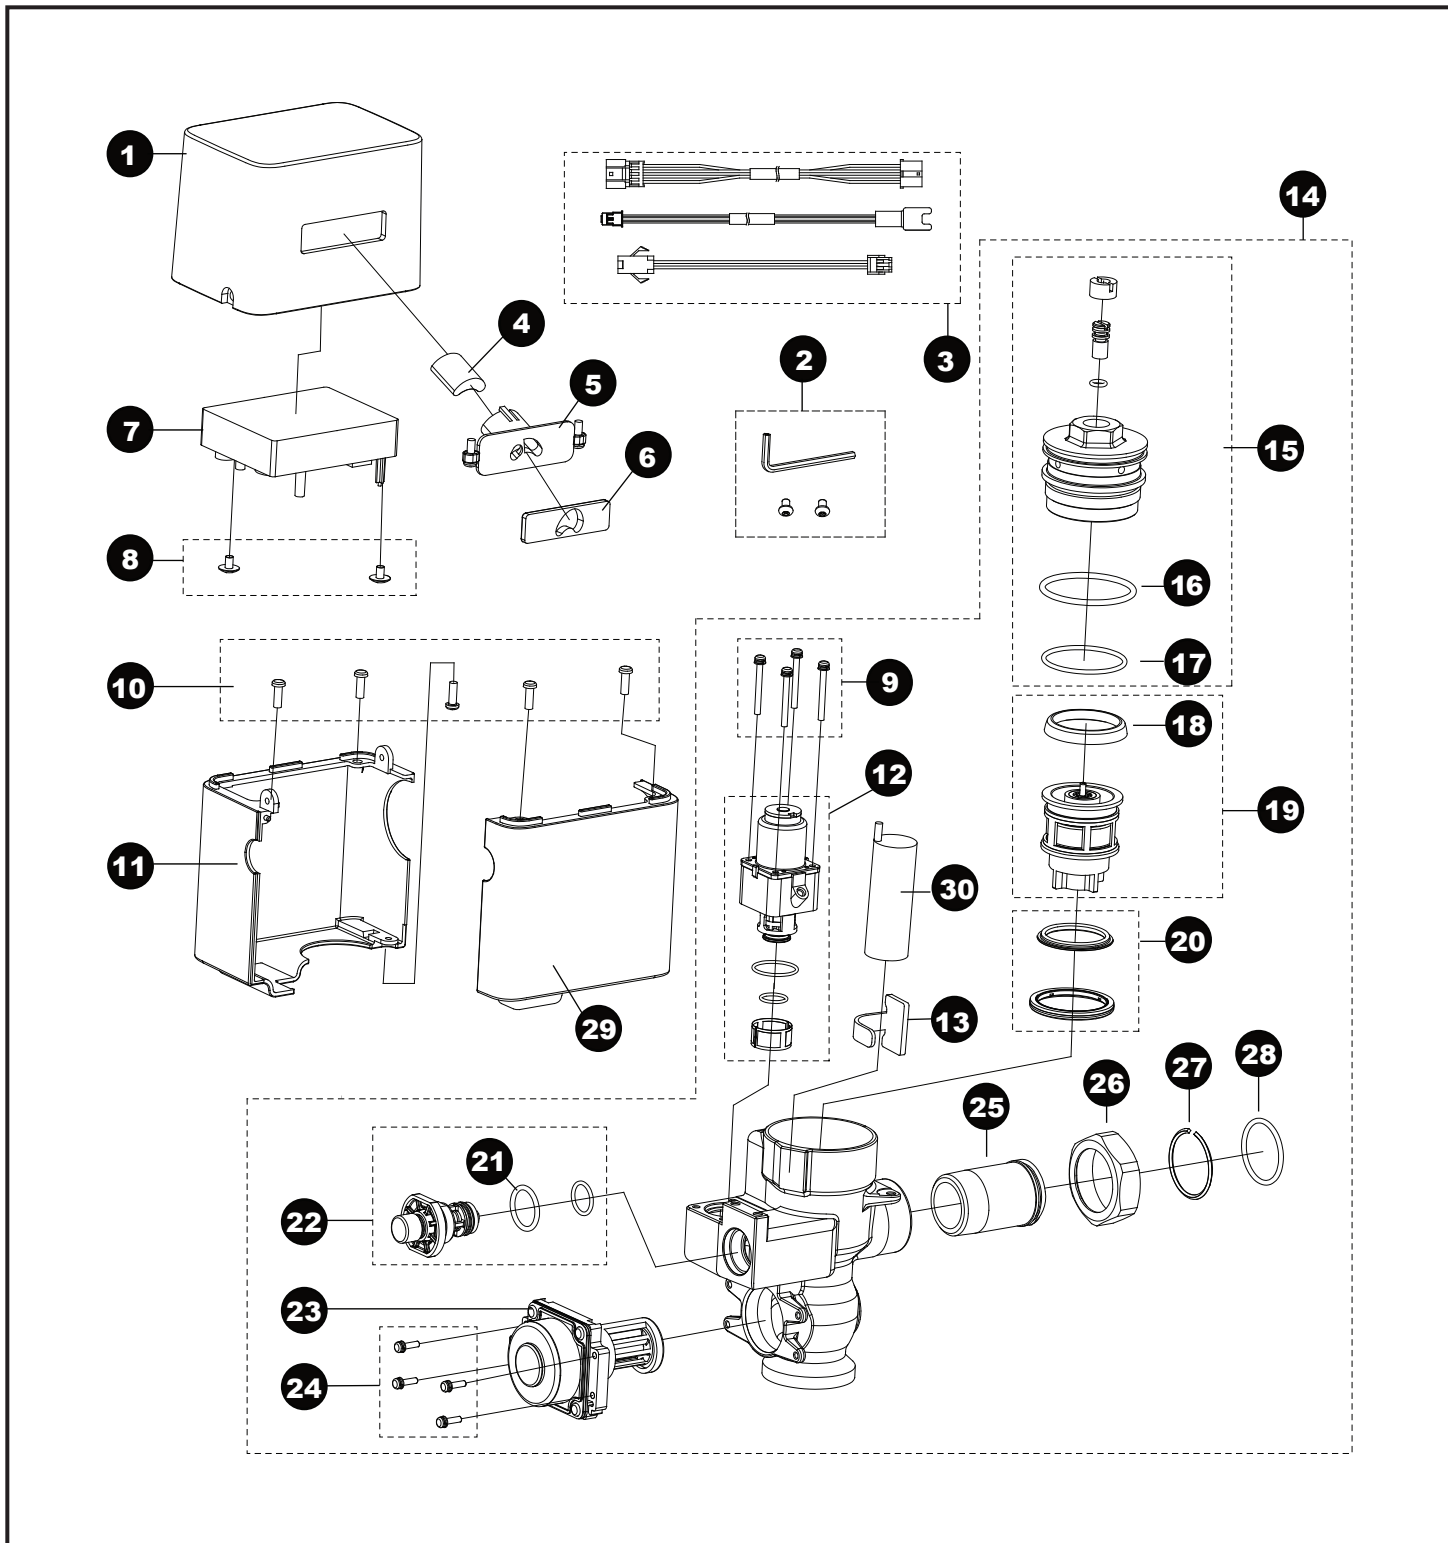

# EcoPower® Flush Valve, Toilet, Exposed, 1.28 Gpf 24" VB

**EcoPower® Flush Valve,  
Toilet, Exposed, 1.28 Gpf  
24" VB**

<b>Item</b>	<b>Part</b>	<b>Description</b>
1	THP3201#CP	Cover, top
2	THP3232	Screw w/wrench set, exposed
3	THP3209	Extension harness (3 type/bag)
4	THP3187	Sensor unit
5	THP3206	Bracket, sensor w/screw (20D)
6	THP3207	Glass, sensor window, exposed
7	THP3196	Controller unit, C
8	THP3208	Screw, controller mount (2/bag)
9	THP3192	Screw (4/bag)
10	THP3204	Screw, cover, valve (5/bag)
11	THP3203#CP	Cover, lower, B
12	THP3190	Solenoid unit & diaphragm assy
13	TH559EDV517	Clamp set (10/bag)
14	THP3223	Valve assy, exposed, toilet
15	THP3188	Valve cap assembly
16	THP3189	O-ring, valve cap top (10/bag)
17	TH305SV112	O-ring, valve cap botm (10/bag)
18	TH305SV103	U-packing, piston (10/bag)
19	TH323V104R	Piston assembly
20	TH321	Seat packing set
21	THP3013	O-ring, screen nut (10/bag)
22	TH559EDV506	Push button assembly
23	TH559EDV503	EcoPower generator, toilet
24	TH559EDV505	Screw, EcoPower generator
25	TH305SV114	Tailpiece
26	TH305SV113	Nut, tailpiece/angle stop
27	TH305SV105	Locking ring set, tailpiece (10/bag)
28	TH305SV106	O-ring, tailpiece (10/bag)
29	THP3202#CP	Cover, lower, A
30	THP3053	Back-up battery

**Vacuum Breaker Sets**

VBXCP-32	Top Spud, 1-1/2" Outlet, For 24" Long VB tube
10075T1L	24.5" VB tube, 1-1/2"

Note: for additional information, refer to the individual vacuum breaker parts sheets.