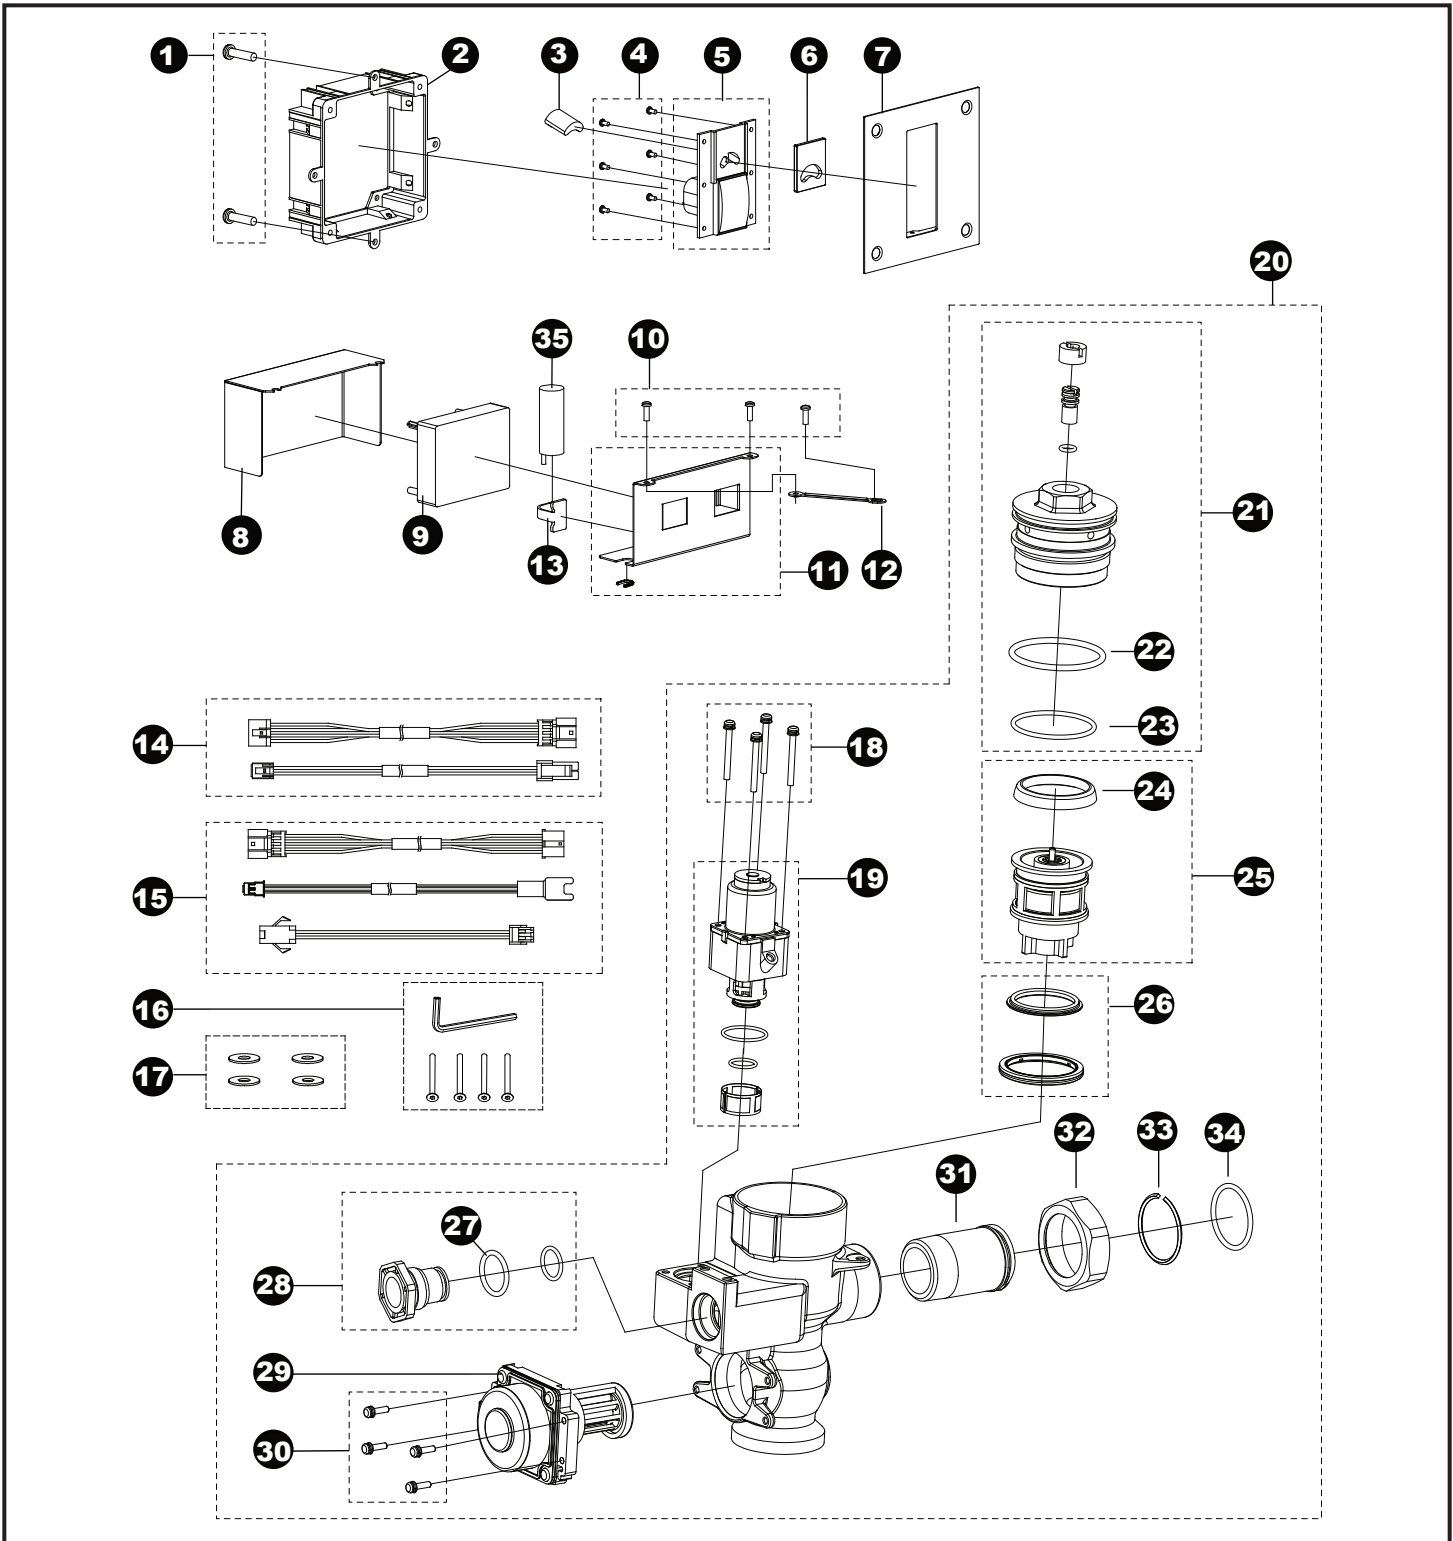

TET3GA#SS  
 TET3GA31#SS  
 TET3GA32#SS  
 TET3GA33#SS

**EcoPower® Flush Valve,  
 Toilet, Concealed Small, 1.6 Gpf**

**EcoPower® Flush Valve,  
Toilet, Concealed Small, 1.6 Gpf**

TET3GA#SS  
 TET3GA31#SS  
 TET3GA32#SS  
 TET3GA33#SS

<b>Item</b>	<b>Part</b>	<b>Description</b>
1	THP3222	Screw, wooden screw (10/bag)
2	THP3210	Wall frame assy, small cover
3	THP3187	Sensor unit
4	THP3215	Screw, touch button (6/bag)
5	THP3214	Touch button assy, concealed
6	THP3213	Glass, sensor window, concealed
7	THP3212	Cover plate, small
8	THP3216	Cover, controller box, concealed
9	THP3197	Controller unit, D
10	THP3204	Screw, cover, valve (5/bag)
11	THP3217	Housing, controller, concealed
12	THP3218	Mount stay, controller box
13	TH559EDV517	Clamp set (10/bag)
14	THP3221	Wire harness, controller (2/bag)
15	THP3209	Extension harness (3 type/bag)
16	THP3233	Screw w/wrench set
17	THP3219	Washer, plastic (4/bag)
18	THP3192	Screw (4/bag)
19	THP3190	Solenoid unit & diaphragm assy
20	THP3226	Valve assy, concealed, toilet
21	THP3188	Valve cap assembly
22	THP3189	O-ring, valve cap top (10/bag)
23	TH305SV112	O-ring, valve cap botm (10/bag)
24	TH305SV103	U-packing, piston (10/bag)
25	TH323V104R	Piston assembly
26	TH321	Seat packing set
27	THP3013	O-ring, cap (10/bag)
28	THP3220	Plug
29	TH559EDV503	EcoPower generator, toilet
30	TH559EDV505	Screw, EcoPower generator
31	TH305SV114#CP	Tailpiece
32	TH305SV113#CP	Nut, tailpiece/angle stop
33	TH305SV105	Locking ring set, tailpiece (10/bag)
34	TH305SV106	O-ring, tailpiece/angle stop
35	THP3053	Back-up battery

**Vacuum Breaker Sets**

VB13RB-31 Back Spud, 1-1/2" Outlet, Concealed  
 VB9RB-32 Top Spud, 1-1/2" Outlet, Concealed  
 VB13RB-33 Back Spud, 1-1/2" Outlet, Floor Mount

Note: for additional information, refer to the individual vacuum breaker parts sheets.