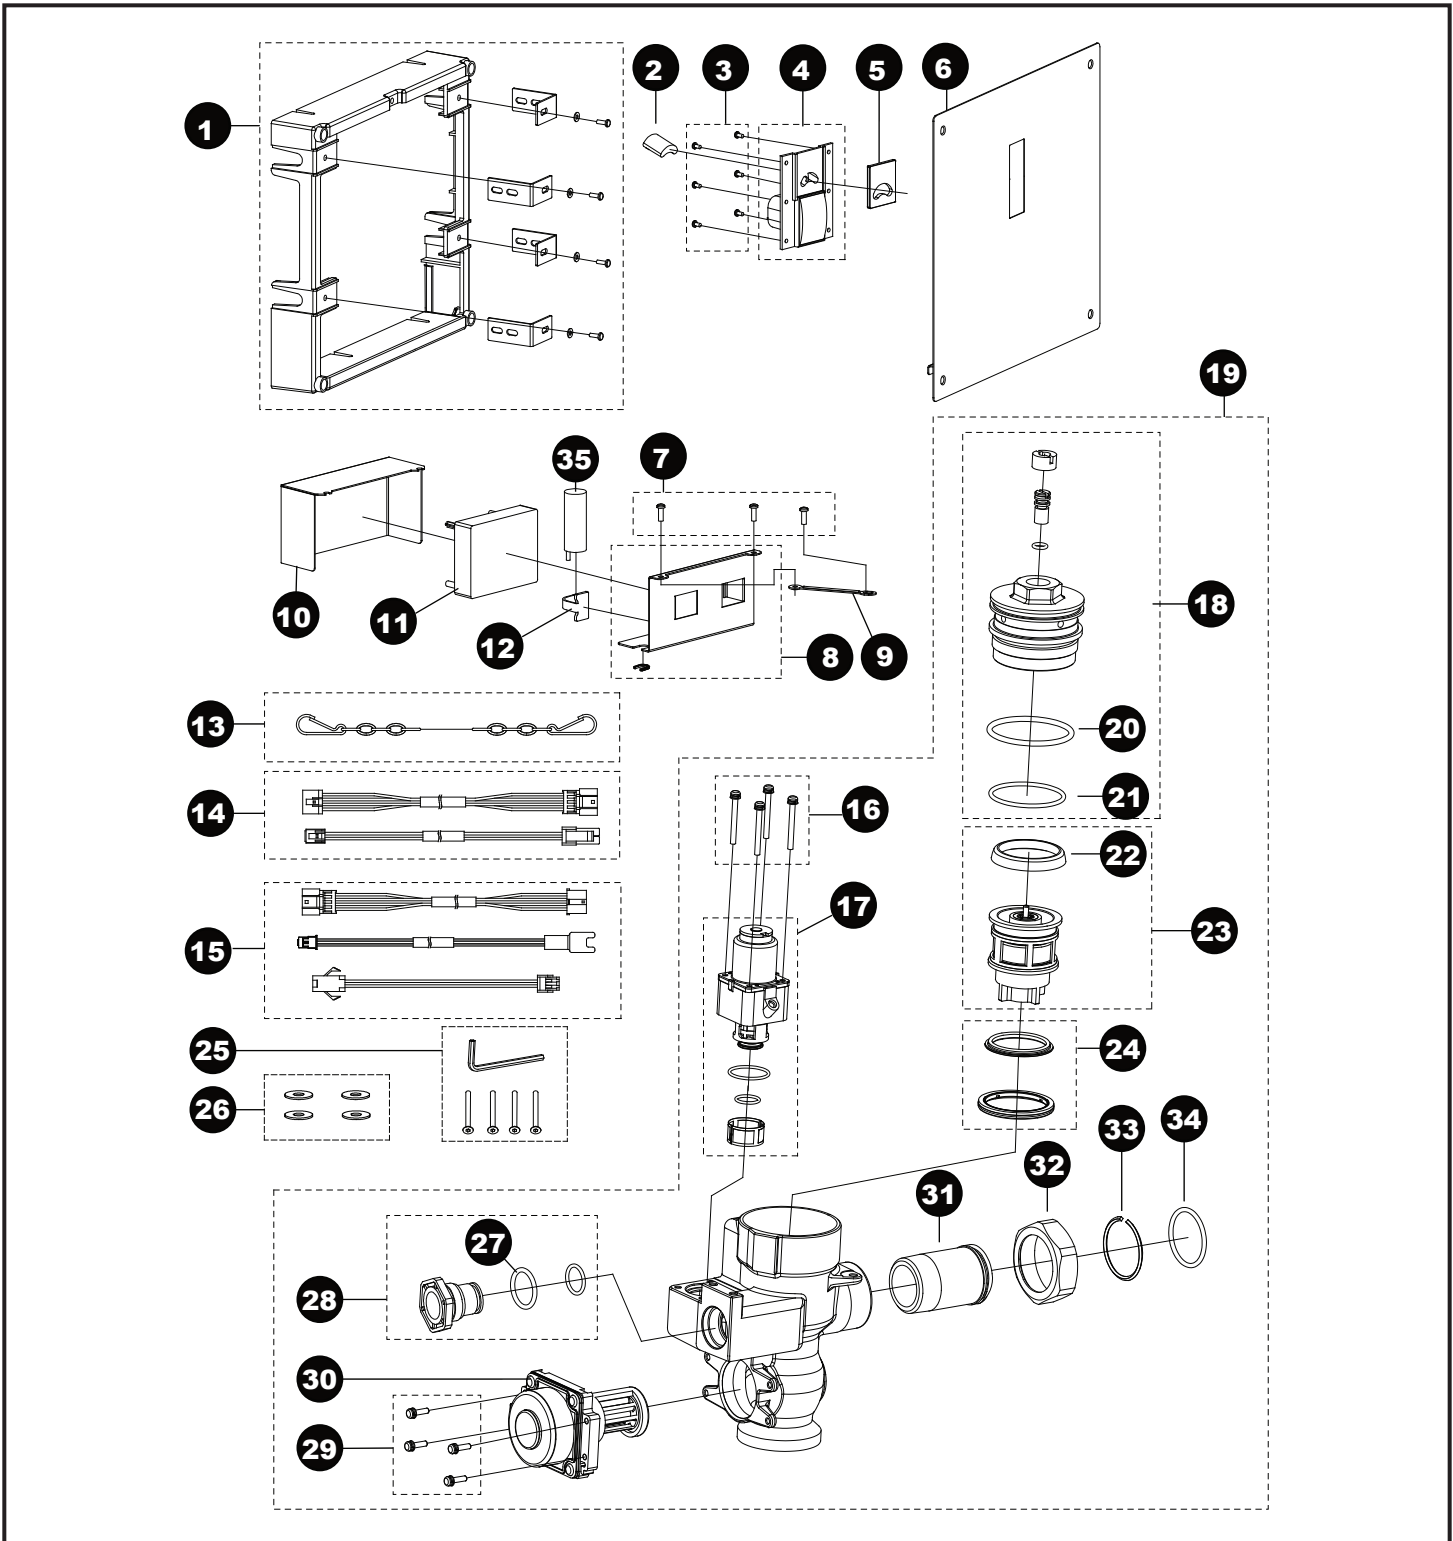

TET2GA#SS
 TET2GA31#SS
 TET2GA32#SS
 TET2GA33#SS

**EcoPower® Flush Valve,
 Toilet, Concealed Large, 1.6 Gpf**

**EcoPower® Flush Valve,
Toilet, Concealed Large, 1.6 Gpf**TET2GA#SS
TET2GA31#SS
TET2GA32#SS
TET2GA33#SS

Item	Part	Description
1	TH559EDV341	Frame assembly, large cover
2	THP3187	Sensor
3	THP3215	Screw, sensor bracket, concealed (6/bag)
4	THP3214	Bracket, sensor, w/ push button
5	THP3213	Glass, sensor window, concealed
6	THP3211	Cover plate, large
7	THP3204	Screws, valve body, cover (5/bag)
8	THP3217	Housing, controller, concealed
9	THP3218	Mount stay, controller box
10	THP3216	Cover, box, controller, concealed
11	THP3197	Controller unit, D
12	TH559EDV517	Clamp set (10/bag)
13	TH559EDV345	Chain, cover plate
14	THP3221	Harness, concealed (2 type/bag)
15	THP3209	Extension harness (3 type/bag)
16	THP3192	Screw, solenoid valve (4/bag)
17	THP3190	Solenoid valve assembly
18	THP3226	Valve assy, concealed, toilet
19	THP3188	Piston cap sub assembly
20	THP3189	O-ring, piston cap, top, large (10/bag)
21	TH305SV112	O-ring, valve cap botm (10/bag)
22	TH305SV103	U-packing, piston (10/bag)
23	TH323V104R	Piston assembly
24	TH321	Seat packing set
25	THP3233	Screw w/wrench set
26	THP3219	Washer, plastic (4/bag)
27	THP3013	O-ring, cap (10/bag)
28	THP3220	Plug
29	TH559EDV505	Screw, EcoPower generator (4/bag)
30	TH559EDV503	EcoPower generator, toilet
31	TH305SV114	Tailpiece
32	TH305SV113	Nut, tailpiece/angle stop
33	TH305SV105	Locking ring set, tailpiece (10/bag)
34	TH305SV106	O-ring, tailpiece (10/bag)
35	THP3053	Back-up battery

Vacuum Breaker Sets

- VB13RB-31 Back Spud, 1-1/2" Outlet, Concealed
- VB9RB-32 Top Spud, 1-1/2" Outlet, Concealed
- VB13RB-33 Back Spud, 1-1/2" Outlet, Floor Mount

Note: for additional information, refer to the individual vacuum breaker parts sheets.