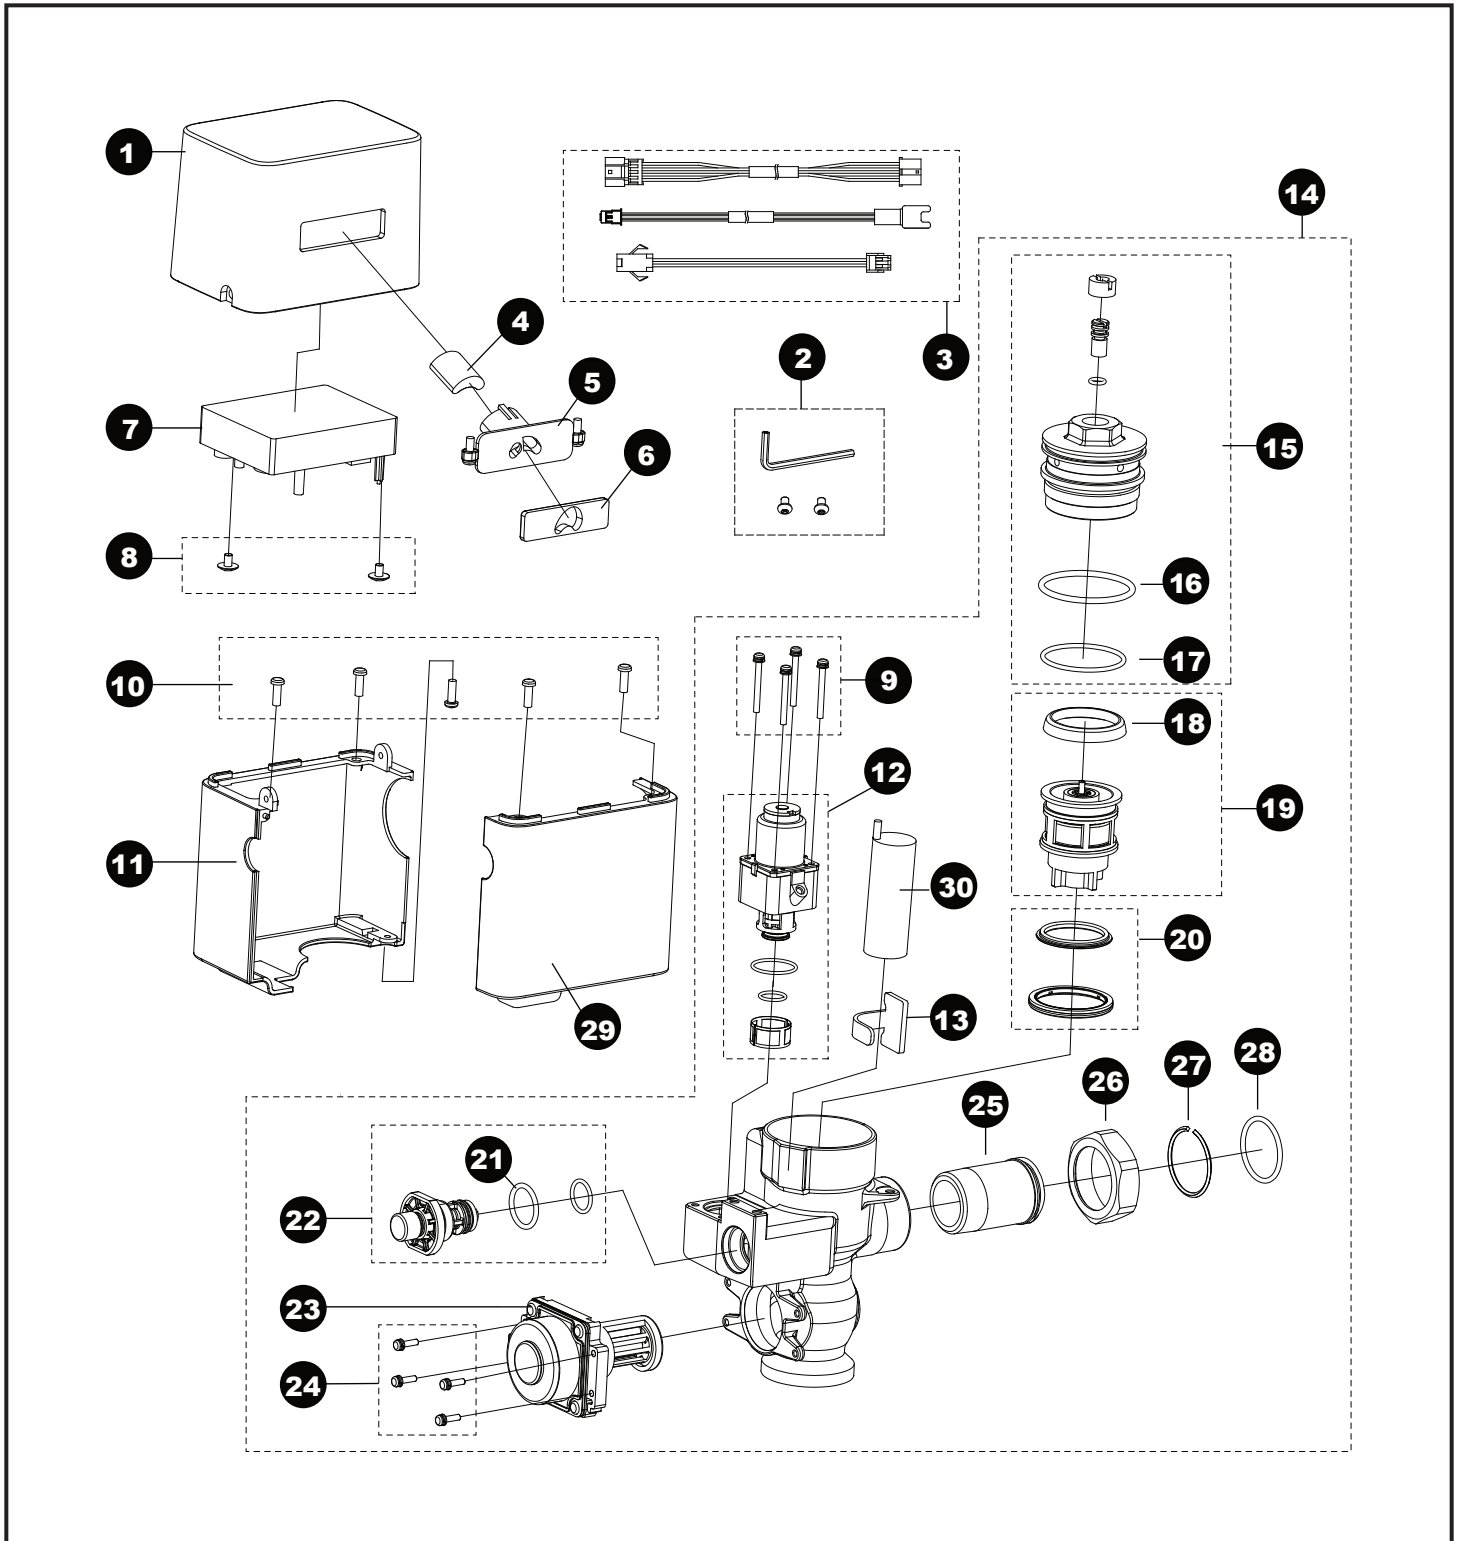

EcoPower® Flush Valve,
Toilet, Exposed, 1.6 Gpf

**EcoPower® Flush Valve,
Toilet, Exposed, 1.6 Gpf**

Item	Part	Description
1	THP3201#CP	Cover, top
2	THP3232	Screw w/wrench set, exposed
3	THP3209	Extension harness (3 type/bag)
4	THP3187	Sensor unit
5	THP3205	Bracket, sensor w/screw (15D)
6	THP3207	Glass, sensor window, exposed
7	THP3197	Controller unit, D
8	THP3208	Screw, controller mount (2/bag)
9	THP3192	Screw (4/bag)
10	THP3204	Screw, cover, valve (5/bag)
11	THP3203#CP	Cover, lower, B
12	THP3190	Solenoid unit & diaphragm assy
13	TH559EDV517	Clamp set (10/bag)
14	THP3223	Valve assy, exposed, toilet
15	THP3188	Valve cap assembly
16	THP3189	O-ring, valve cap top (10/bag)
17	TH305SV112	O-ring, valve cap botm (10/bag)
18	TH305SV103	U-packing, piston (10/bag)
19	TH323V104R	Piston assembly
20	TH321	Seat packing set
21	THP3013	O-ring, screen nut (10/bag)
22	TH559EDV506	Push button assembly
23	TH559EDV503	EcoPower generator, toilet
24	TH559EDV505	Screw, EcoPower generator
25	TH305SV114	Tailpiece
26	TH305SV113	Nut, tailpiece/angle stop
27	TH305SV105	Locking ring set, tailpiece (10/bag)
28	TH305SV106	O-ring, tailpiece (10/bag)
29	THP3202#CP	Cover, lower, A
30	THP3053	Back-up battery

Vacuum Breaker Sets

VB9CP-32 Top Spud, 1-1/2" Outlet, Exposed

Note: for additional information, refer to the individual vacuum breaker parts sheets.