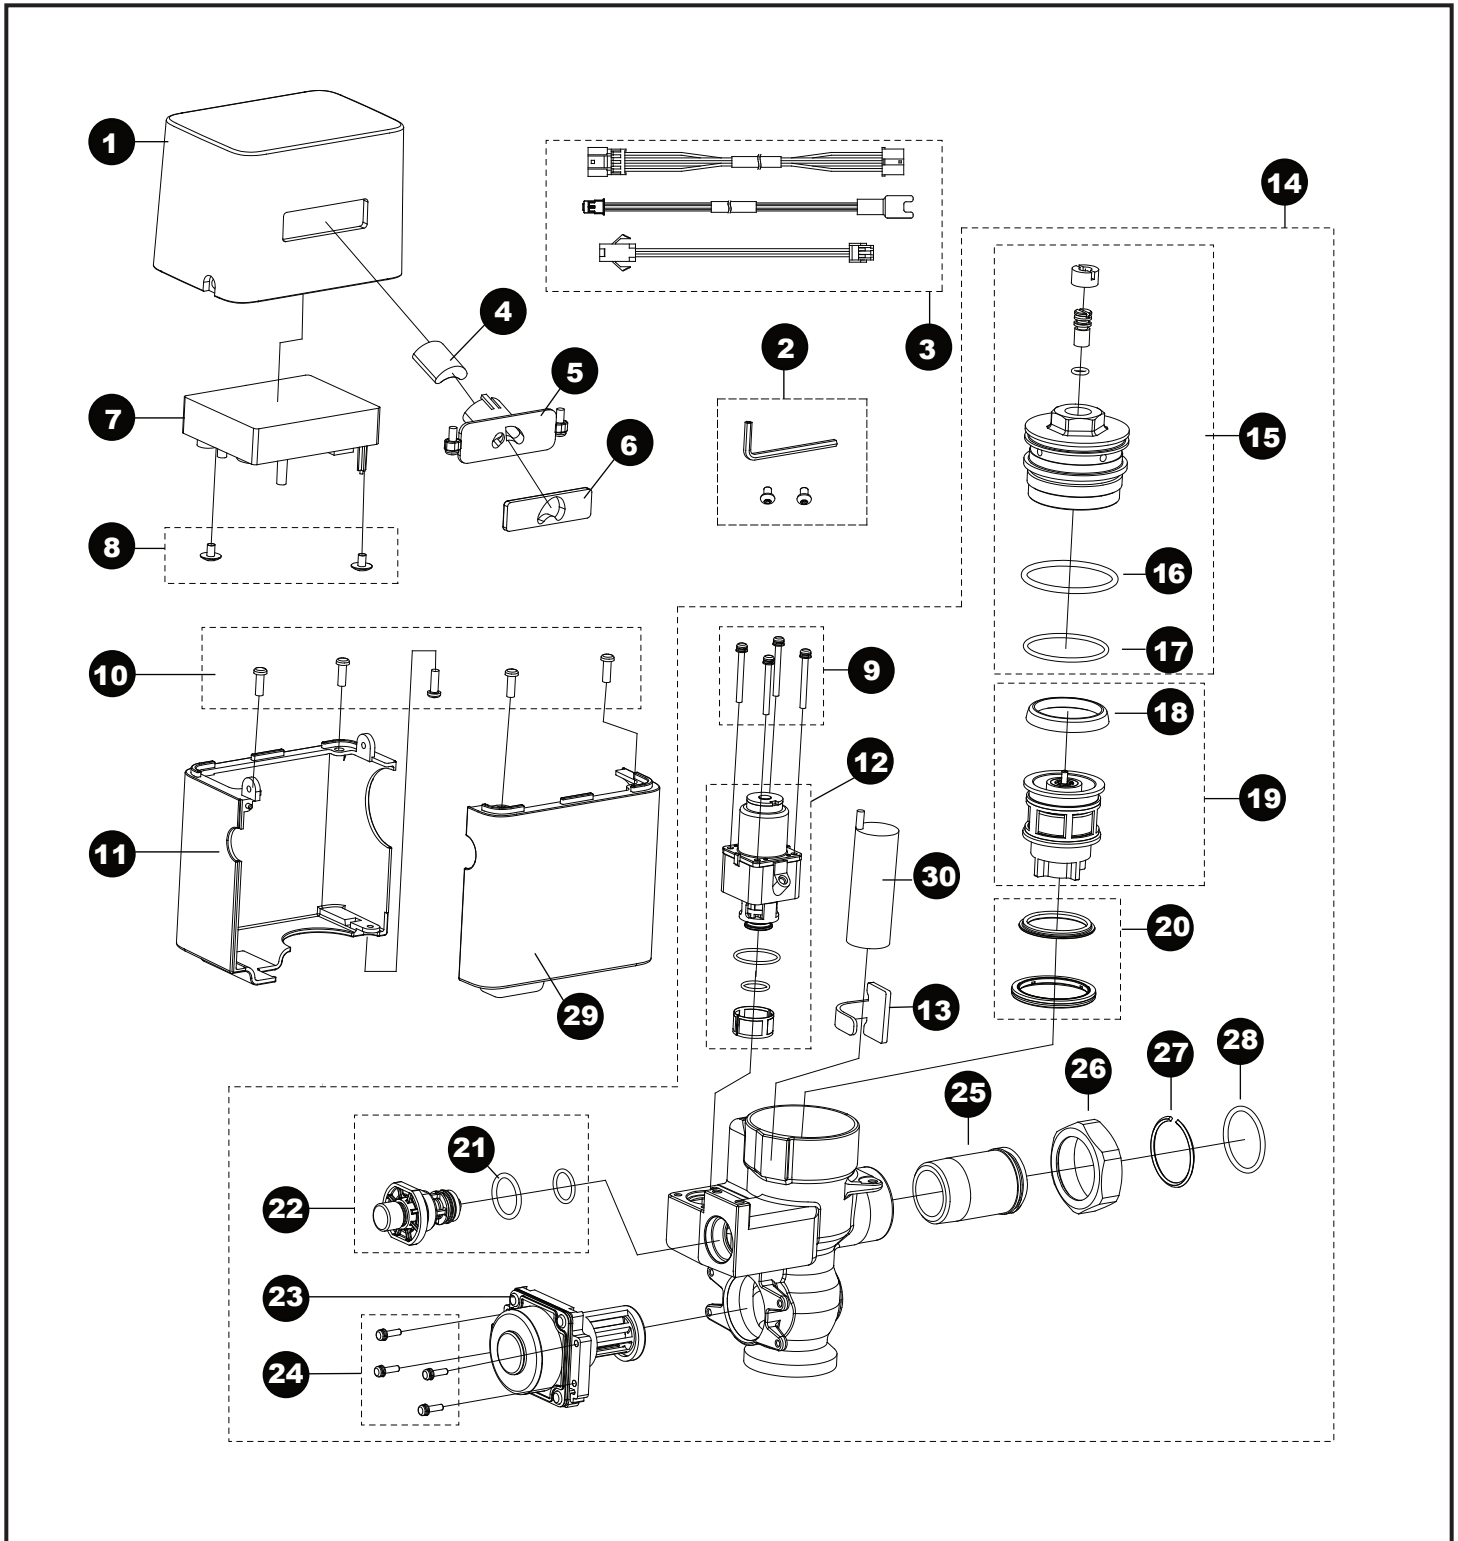

TEU1GA#CP
 TEU1GA12#CP
 TEU1GA22#CP

**EcoPower® Flush Valve,
 Urinal, Exposed, 1.0 Gpf**

TEU1GA#CP
 TEU1GA12#CP
 TEU1GA22#CP

EcoPower® Flush Valve, Urinal, Exposed, 1.0 Gpf

Item	Part	Description
1	THP3201#CP	Cover, top
2	THP3232	Screw w/wrench set, exposed
3	THP3209	Extension harness (3 type/bag)
4	THP3187	Sensor unit
5	THP3205	Bracket, sensor w/screw (15D)
6	THP3207	Glass, sensor window, exposed
7	THP3199	Controller unit, B
8	THP3208	Screw, controller mount (2/bag)
9	THP3192	Screw (4/bag)
10	THP3204	Screw, cover, valve (5/bag)
11	THP3203#CP	Cover, lower, B
12	THP3190	Solenoid unit & diaphragm assy
13	TH559EDV517	Clamp set (10/bag)
14	THP3224	Valve assy, exposed, urinal
15	THP3188	Valve cap assembly
16	THP3189	O-ring, valve cap top (10/bag)
17	TH305SV112	O-ring, valve cap botm (10/bag)
18	TH305SV103	U-packing, piston (10/bag)
19	TH323V104R	Piston assembly
20	TH321	Seat packing set
21	THP3013	O-ring, screen nut (10/bag)
22	TH559EDV506	Push button assembly
23	THP3234	EcoPower generator, urinal
24	TH559EDV505	Screw, EcoPower generator
25	TH305SV114	Tailpiece
26	TH305SV113	Nut, tailpiece/angle stop
27	TH305SV105	Locking ring set, tailpiece (10/bag)
28	TH305SV106	O-ring, tailpiece (10/bag)
29	THP3202#CP	Cover, lower, A
30	THP3053	Back-up battery

Vacuum Breaker Sets

VB9CP-12 Top Spud, 3/4" Outlet, Exposed

VB9CP-22 Top Spud, 1-1/4" Outlet, Exposed

Note: For additional information, refer to the individual vacuum breaker parts sheets.