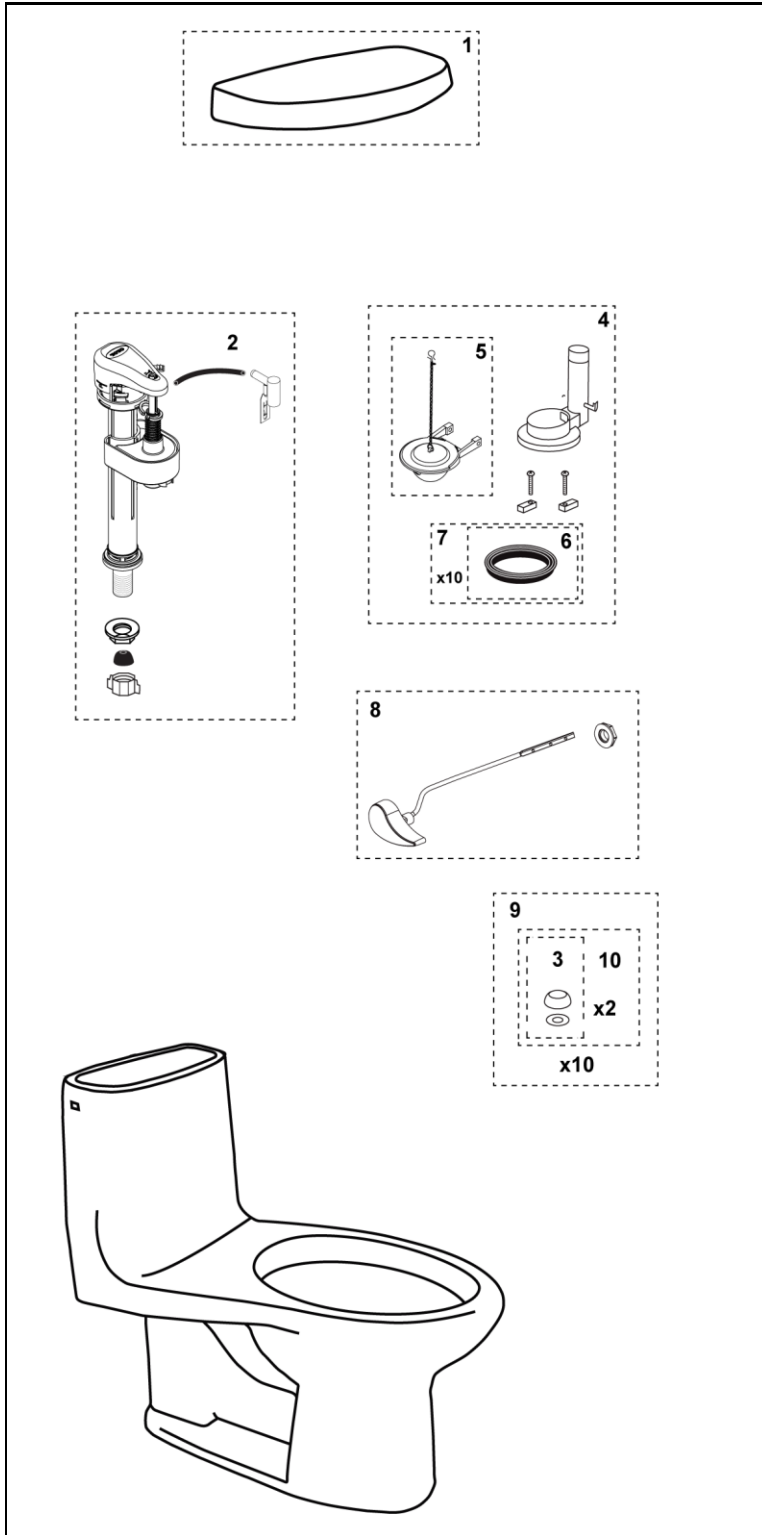

MS604114CEF & MS604114CEFG

MS604114CEF
CST604CEF

MS604114CEFG
CST604CEFG

Ultramax® II 1.28 Gpf Toilet, Elongated, Tornado Flush™, Universal Height (including CeFIONtect™)

Item	Part	Description
1	TCU604CRE#01	Tank Lid w/ gasket - Cotton
	TCU604CRE#03	Tank Lid w/ gasket - Bone
	TCU604CRE#11	Tank Lid w/ gasket - Colonial White
	TCU604CRE#12	Tank Lid w/ gasket - Sedona Beige
	TCU604CRE#51	Tank Lid w/ gasket - Ebony
2	TSU51A	Fill Valve
3	THU044#01	Bolt Cap - Cotton
	THU044#03	Bolt Cap - Bone
	THU044#11	Bolt Cap - Colonial White
	THU044#12	Bolt Cap - Sedona Beige
	THU044#51	Bolt Cap - Ebony
4	THU013P	Flush Valve
5	THU499S	Flapper w/ Chain
6	9BU002E	Flush Valve Gasket (1 piece)
7	THU097	Flush Valve Gasket (10 pieces)
8	THU004#01	Trip Lever - Cotton
	THU004#03	Trip Lever - Bone
	THU004#11	Trip Lever - Colonial White
	THU004#12	Trip Lever - Sedona Beige
	THU004#51	Trip Lever - Ebony
	THU004#CP	Trip Lever - Chrome Plated
	THU004#BN	Trip Lever - Brushed Nickel
	THU004#PN	Trip Lever - Polished Nickel
9	THU098#01	Bolt Cap Set - Cotton (20 pieces)
	THU098#03	Bolt Cap Set - Bone (20 pieces)
	THU098#11	Bolt Cap Set - Colonial White (20 pieces)
	THU098#12	Bolt Cap Set - Sedona Beige (20 pieces)
	THU098#51	Bolt Cap Set - Ebony (20 pieces)
10	THU044S#01	Bolt Cap Set - Cotton (2 pieces)
	THU044S#03	Bolt Cap Set - Bone (2 pieces)
	THU044S#11	Bolt Cap Set - Colonial White (2 pieces)
	THU044S#12	Bolt Cap Set - Sedona Beige (2 pieces)
	THU044S#51	Bolt Cap Set - Ebony (2 pieces)

Note:

Product Number Explanations

1-Piece Toilet

(MS) Toilet & Seat Combination
(604) Toilet Model
(114) Seat Model
(C) Tornado Flush™
(E) 1.28gpf / 4.8Lpf
(F) Universal Height
(G)CeFIONtect™

Actual Product may vary slightly from illustration.