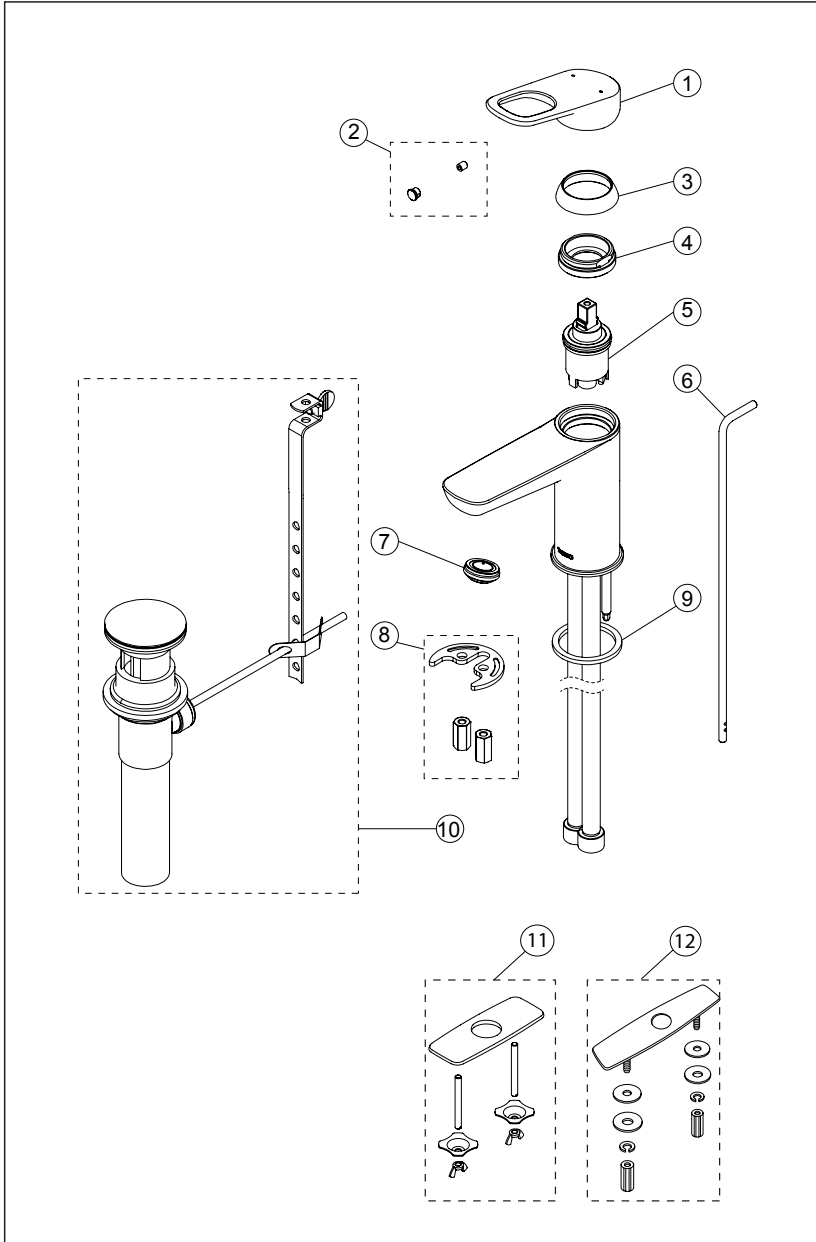

OBERON™ R Single-Handle Faucet

Item	Part	Description
1	THP5051#CP	Handle
2	THP5054	Plug and Set Screw Set
3	THP5056#CP	Cover for Nut
4	THP5057	Nut, Cartridge
5	THP5058	Cartridge
6	THP5059#CP	Lift Rod
7	THP5062	Aerator
8	THP5063	Mounting Hardware, Spout
9	THP5064	Gasket
10	THP4856#CP	Drain Assembly
11	THP3158#CP	Cover Plate – 4"
12	71244T8CC	Cover Plate – 8"