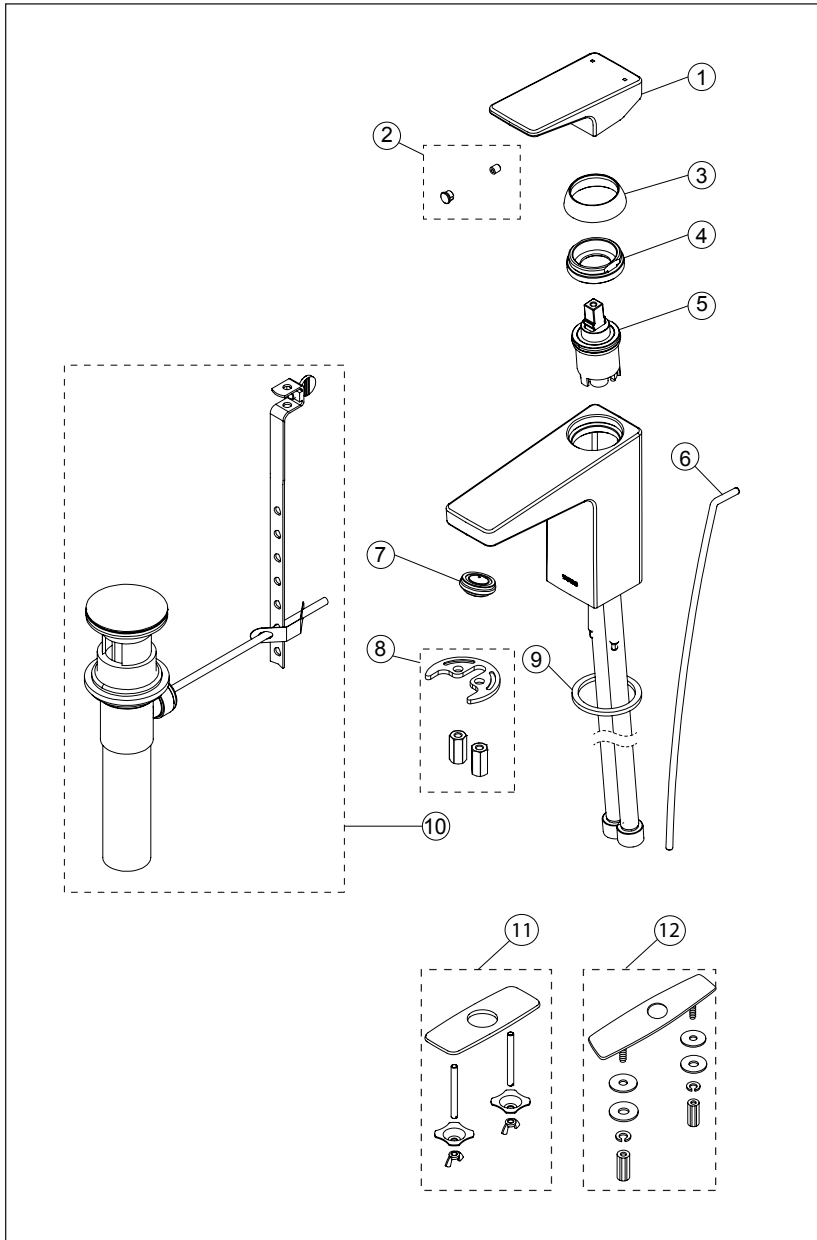

OBERON™ F Single-Handle Faucet

Item	Part	Description
1	THP5053#CP	Handle
2	THP5054	Plug and Set Screw Set
3	THP5055#CP	Cover for Nut
4	THP5057	Nut, Cartridge
5	THP5058	Cartridge
6	THP5061#CP	Lift Rod
7	THP5062	Aerator
8	THP5063	Mounting Hardware, Spout
9	THP5060	Gasket
10	THP4856#CP	Drain Assembly
11	THP3158#CP	Cover Plate – 4”
12	71244T8CC	Cover Plate – 8”