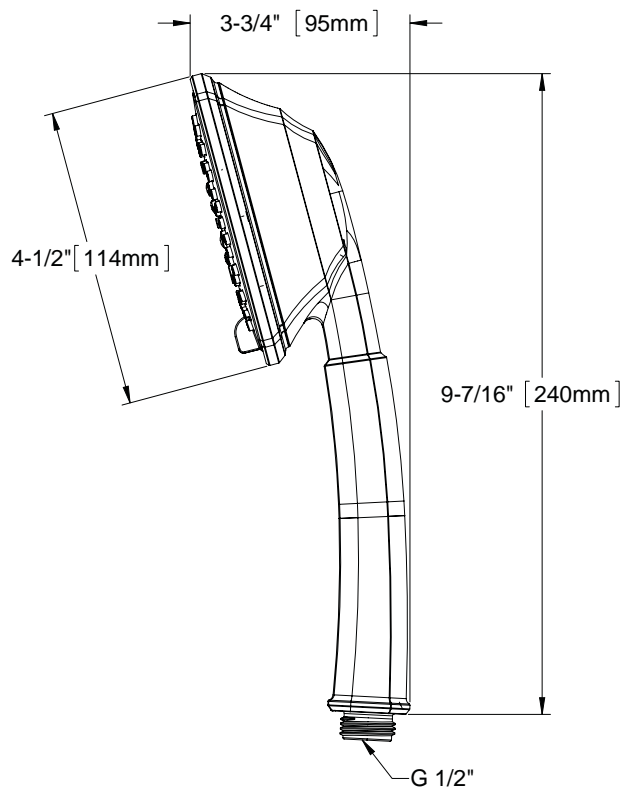

PRODUCT SPECIFICATION

The multi-spray handshower shall have a maximum flow rate of 2.0 gpm (7.5 lpm). Product shall have a 4-1/2" handshower and a 4" diameter spray face. Product shall have 5 multifunction spray modes. Spray modes shall be spray, spray and massage combo, massage, mist and pause. Product shall have rubber nozzles to prevent limescale build up. Product shall be TOTO Model TS301FL55# ____.

TS301FL55: Traditional Collection Series B Multi-Spray Handshower 4-1/2"

Please note the following components are sold separately:

TS101R
Wall Outlet

TS101S
Shower Arm Mount

TS101V
Handshower Wall-Mount

TS101W60
Shower Hose 60"

TS301FL55

Traditional Collection Series B Multi-Spray Handshower

SPECIFICATIONS

- Warranty: Lifetime Limited Warranty (Residential Use)
One Year (Commercial Use)
- Material: Plastics
- Shipping Weight: 1.0 lbs.
- Shipping Dimensions: 4"L x 4-1/4"W x 11-1/4"H
- Maximum Flow Rate: 2.0 gpm (7.6 lpm)

INSTALLATION NOTES

OPTIONAL HANDSHOWER COMPONENTS:

- TS101R: Wall Outlet
- TS101S: Shower Arm Mount
- TS101V: Handshower Wall-Mount
- TS101W60: Shower Hose 60"

TOTO

These dimensions and specifications are subject to change without notice