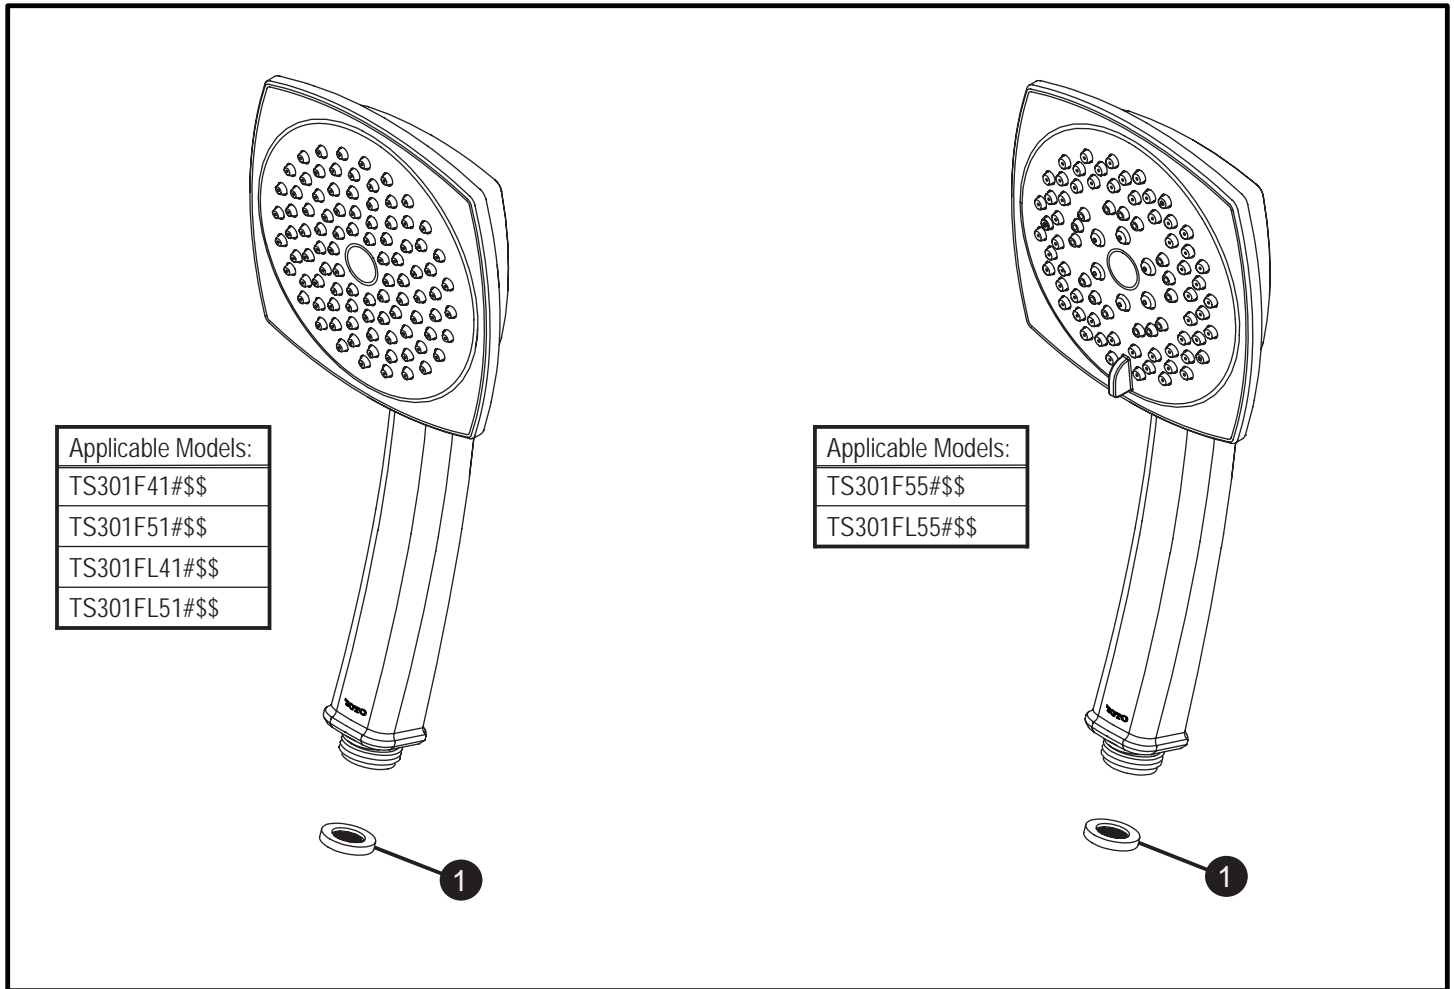

Traditional Collection Series B
Handshowers

| Item | Part | Description |
|------|---------|--------------------------|
| 1 | THP4808 | Gasket / Filter (Qty. 2) |

| LEGEND |
|-----------------------|
| \$\$ = Denotes Finish |
| #CP = Polished Chrome |
| #BN = Brushed Nickel |
| #PN = Polished Nickel |