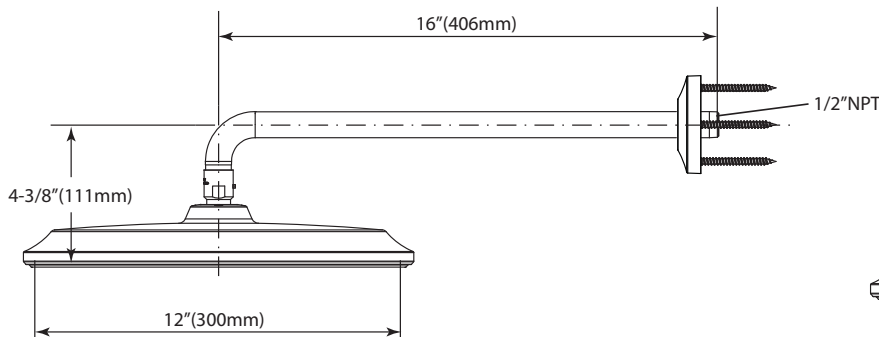

TS112B12

Classic Series Aero Rain Shower

SPECIFICATIONS

- Warranty: Lifetime Limited Warranty (Residential Use)
  One Year (Commercial Use)
- Material: Brass
- Shipping Weight: 8.2 lbs.
- Shipping Dimensions: 13-1/8" x 14-1/8" x 4-1/4"
- Maximum Flow Rate: 2.5 gpm (9.5 lpm)

INSTALLATION NOTES

1. Required Components:
2. TS110MV16 (Wall Mount Shower Arm)
   - TS110MC6 (Ceiling Mount Shower Arm)

Shown with
TS110MV16