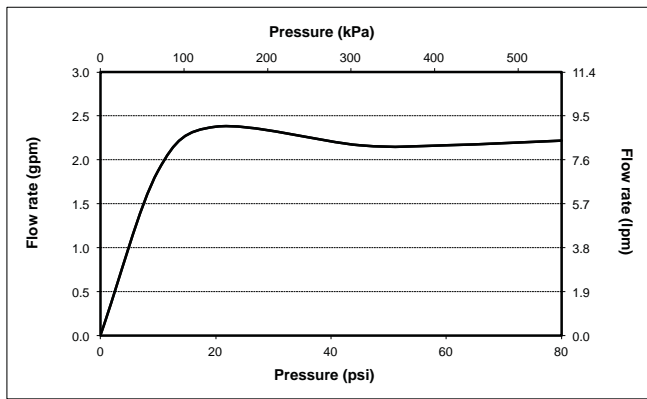

TS112B12

Classic Series Aero Rain Shower

SPECIFICATIONS

- Warranty: Lifetime Limited Warranty (Residential Use)
  One Year (Commercial Use)
- Material: Brass
- Shipping Weight: 8.2 lbs.
- Shipping Dimensions: 13-1/8" x 14-1/8" x 4-1/4"
- Maximum Flow Rate: 2.5 gpm (9.5 lpm)

INSTALLATION NOTES

1. Required Components:
2. TS110MV16 (Wall Mount Shower Arm)
   - TS110MC6 (Ceiling Mount Shower Arm)

Shown with
TS110MV16