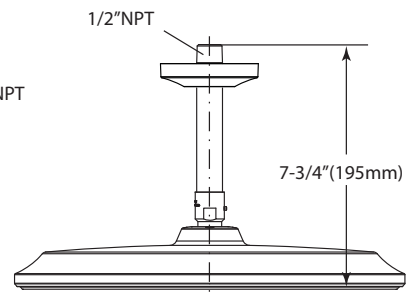

Shown with
TS110MC6