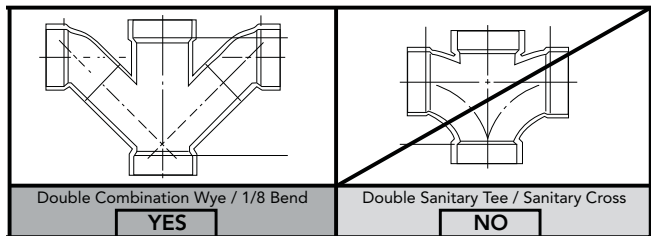

CST243EF

Entrada™ Close Coupled Toilet, 1.28GPF

SPECIFICATIONS

- Water Use 1.28 GPF (4.8 LPF)
- Flush System E-Max
- Min. Water Pressure 8 psi (flowing)
- Water Surface 8-3/8" x 10-1/2"
- Trap Diameter 2-1/8"
- Rough-in 12"
- Trap Seal 2-3/8"
- Warranty One Year Limited Warranty
- Material Vitreous china
- Shipping Weight **C243EF** - 52lbs
  ST243E - 24lbs
- Shipping Dimensions **C243EF** - 26-1/2" x 16" W1
  x 10-1/4" W2 x 17-3/4"
  ST243E - 16-1/2" x 8-1/4"
  x 15-3/4"

INSTALLATION NOTES

Back-to-Back Toilet Installations:
TOTO recommends the use of a nationally listed, double sanitary tee-wye only, in vertical waste stacks, in accordance with the stipulations noted in the majority of nationally recognized plumbing codes.

TOTO

These dimensions and specifications are subject to change without notice