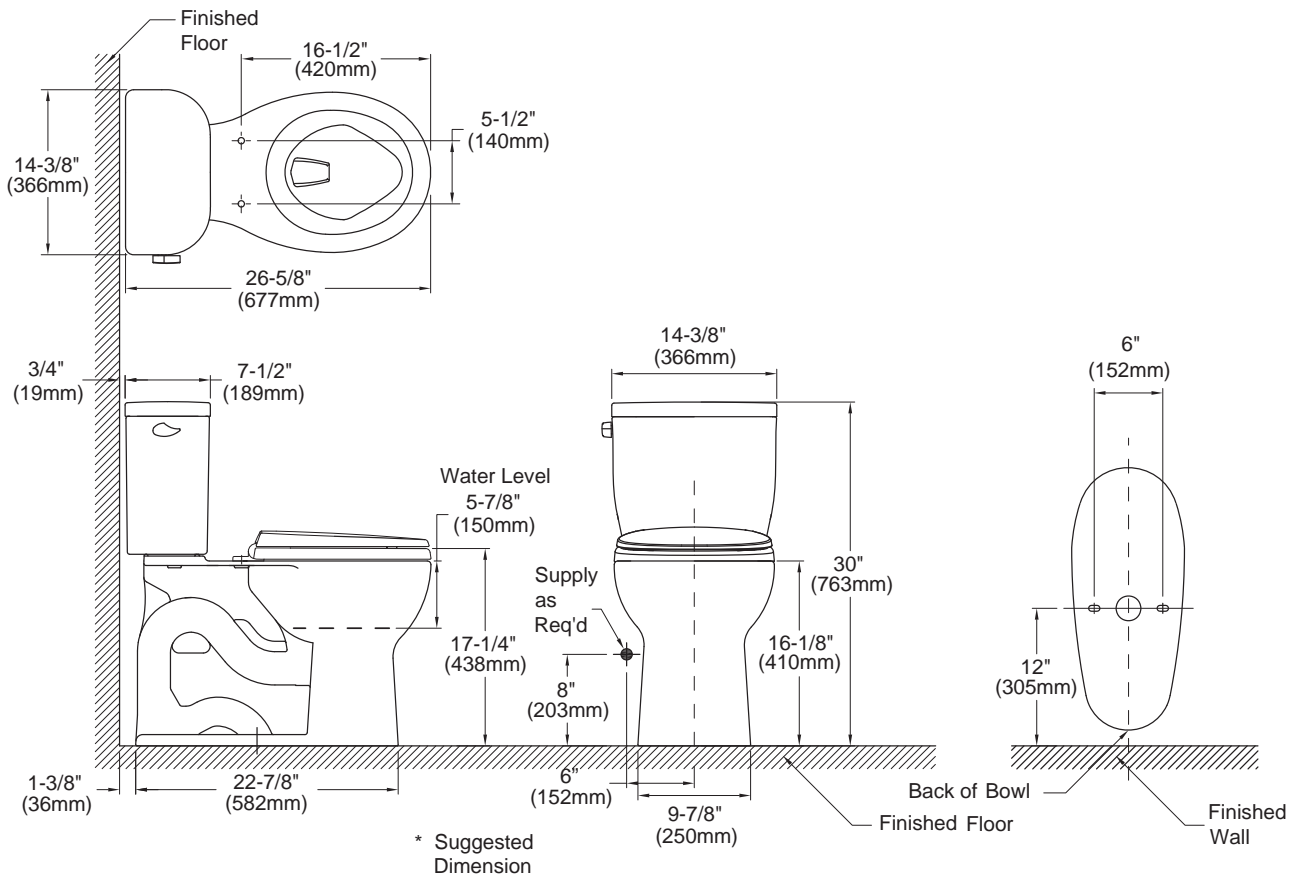

CST243EF

Entrada™ Close Coupled Toilet, 1.28GPF

SPECIFICATIONS

- Water Use 1.28 GPF (4.8 LPF)
- Flush System E-Max
- Min. Water Pressure 8 psi (flowing)
- Water Surface 8-3/8" x 10-1/2"
- Trap Diameter 2-1/8"
- Rough-in 12"
- Trap Seal 2-3/8"
- Warranty One Year Limited Warranty
- Material Vitreous china
- Shipping Weight **C243EF** - 52lbs
  ST243E - 24lbs
- Shipping Dimensions **C243EF** - 26-1/2" x 16" W1
  x 10-1/4" W2 x 17-3/4"
  ST243E - 16-1/2" x 8-1/4"
  x 15-3/4"

INSTALLATION NOTES

Back-to-Back Toilet Installations:
TOTO recommends the use of a nationally listed, double sanitary tee-wye only, in vertical waste stacks, in accordance with the stipulations noted in the majority of nationally recognized plumbing codes.

TOTO

These dimensions and specifications are subject to change without notice