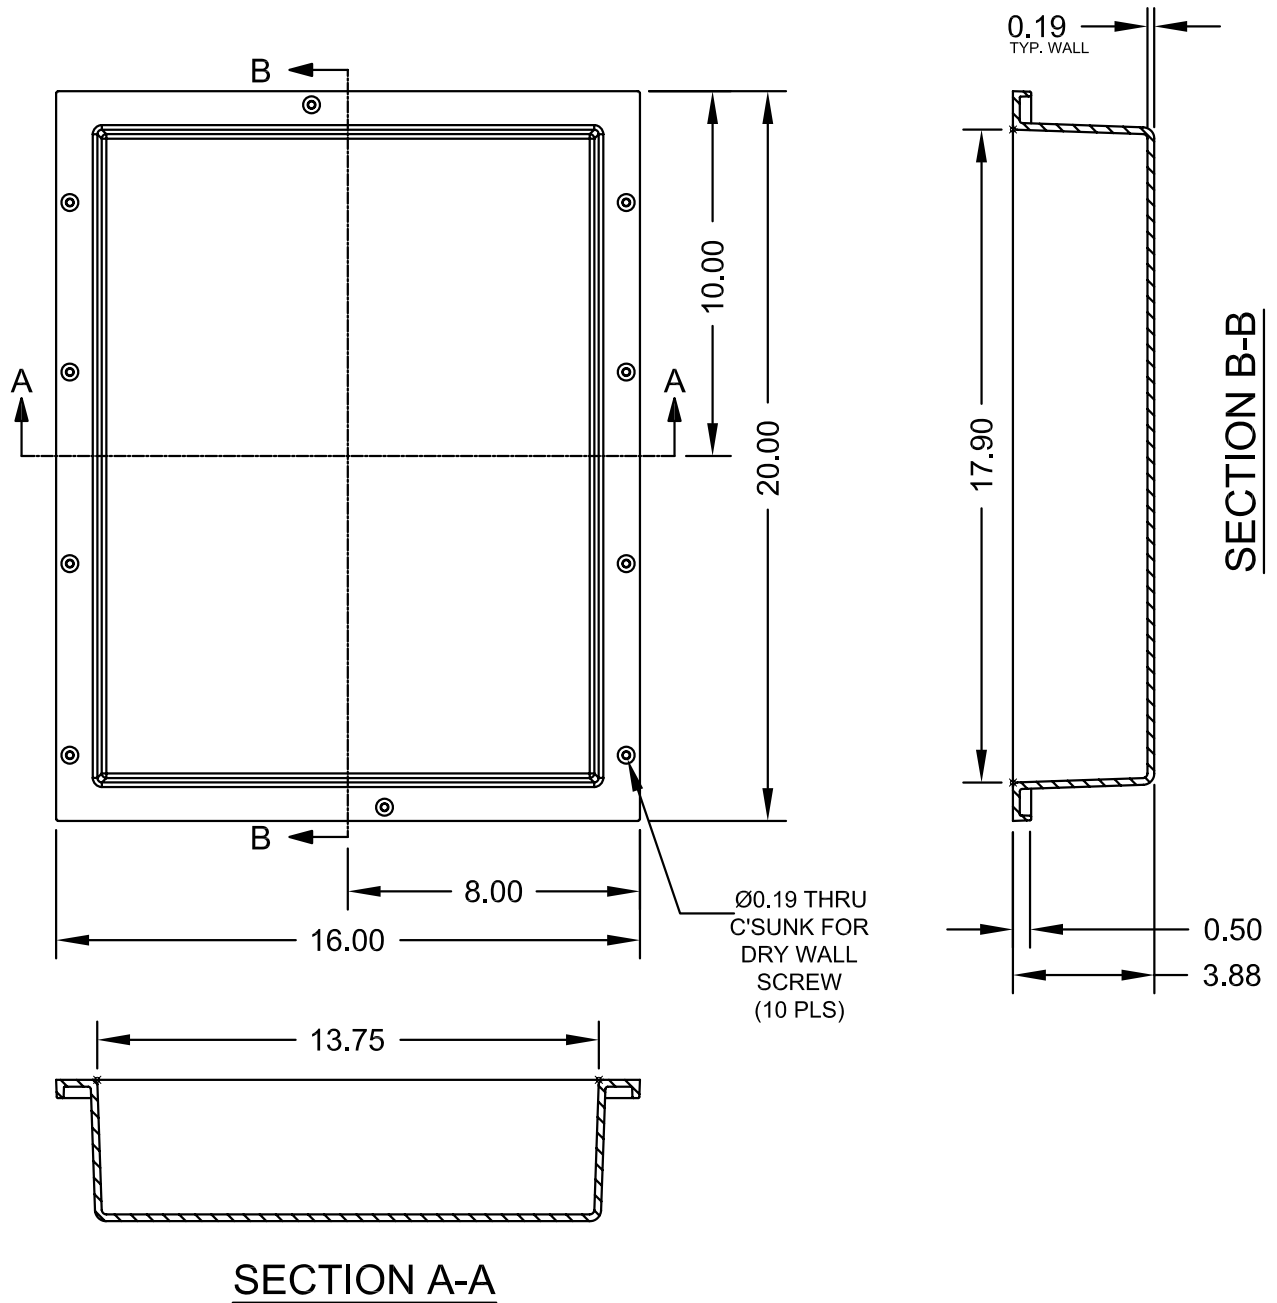

SCALE: 1/5

Product Features:

- .Tile set directly on niche surface
- .No mud setting or hot mopping required

	ANSI Z124.1-95	ASTM F462-79
	ANSI Z124.2-95	B45.0-02
	ICC/ANSI A117.1.98	B45.5-02

Toll Free 800.232.6156 techsupport@tileredi.com
 Tel: 954.323.0125
 Fax: 954.344.8064 www.tileredi.com