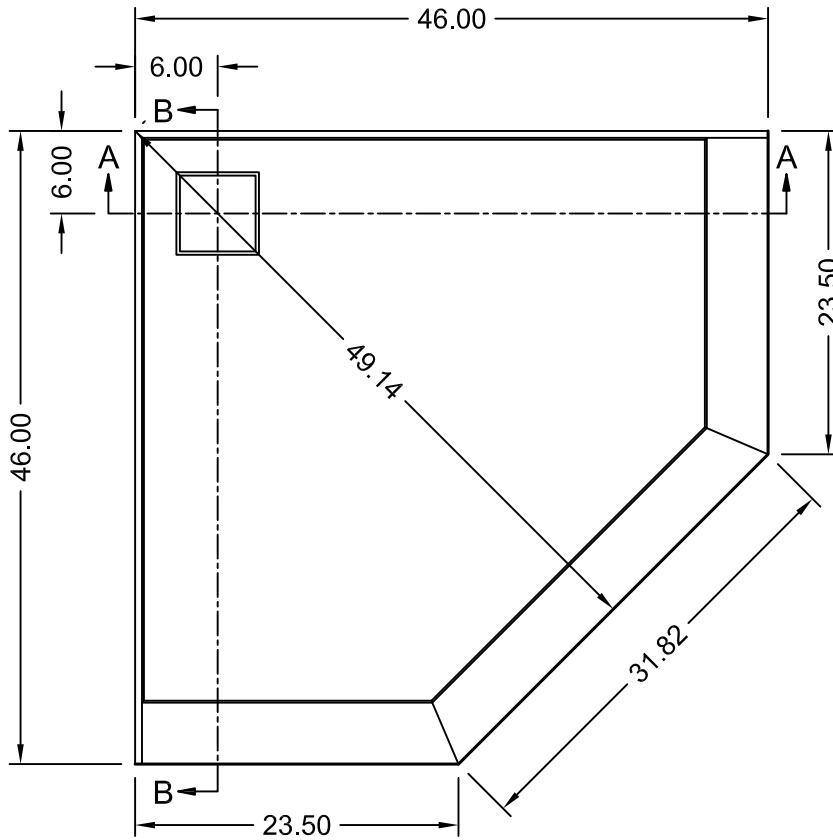

TILE REDI® REDI NEO™ Shower Pan with WONDER DRAIN™ MODEL WD46Neo-PVC

SECTION B-B

SECTION A-A