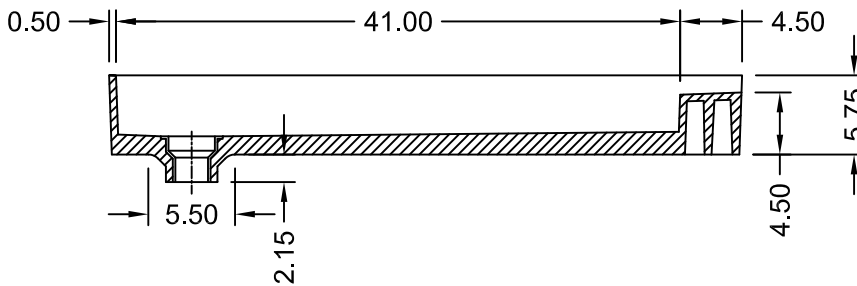

TILE REDI® REDI NEO™ Shower Pan with WONDER DRAIN™ MODEL WD46Neo-PVC

SECTION B-B

SECTION A-A