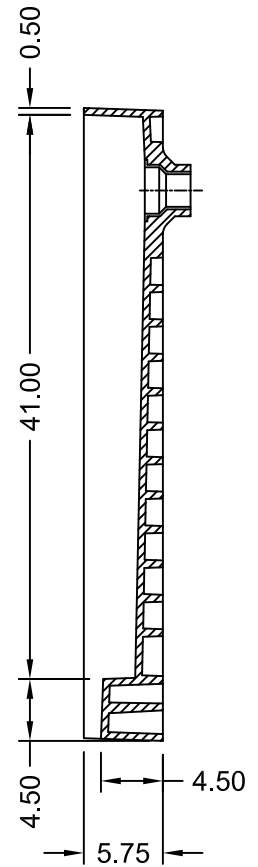

TILE REDI® REDI NEO™ Shower Pan with WONDER DRAIN™ MODEL WD46Neo-PVC

SECTION B-B

SECTION A-A