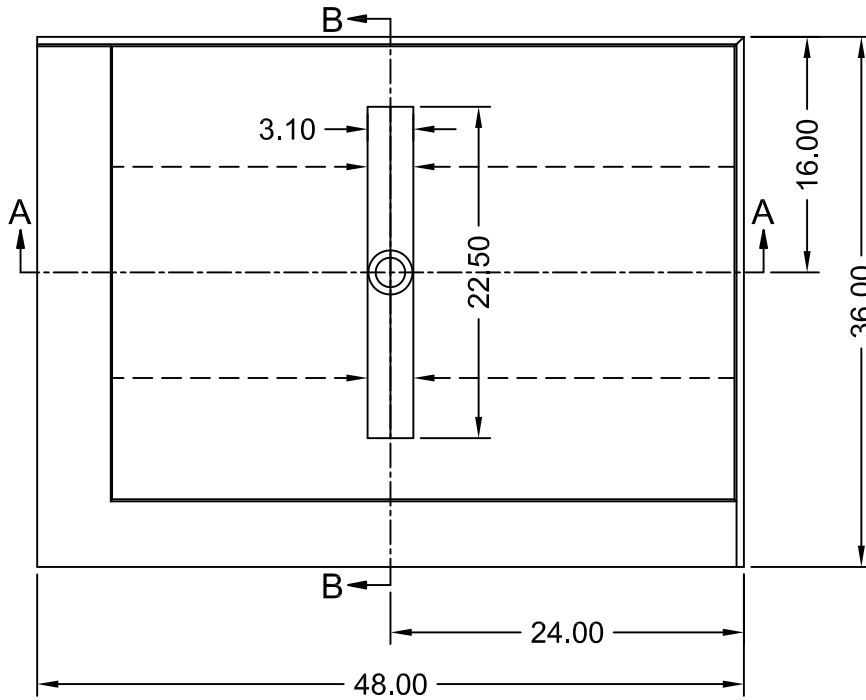

(Not to scale)

ANSI Z124.1-95  
ANSI Z124.2-95  
ICC/ANSI A117.1.98

ASTM F462-79  
B45.0-02  
B45.5-02

Toll Free 800.232.6156  
Tel: 954.323.0125  
Fax: 954.344.8064

techsupport@tileredi.com  
www.tileredi.com