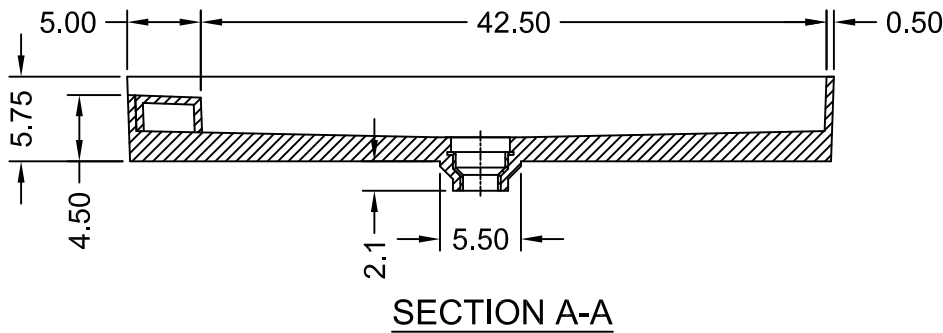

(Not to scale)

ANSI Z124.1-95  
ANSI Z124.2-95  
ICC/ANSI A117.1.98

ASTM F462-79  
B45.0-02  
B45.5-02

Toll Free 800.232.6156  
Tel: 954.323.0125  
Fax: 954.344.8064

techsupport@tileredi.com  
www.tileredi.com