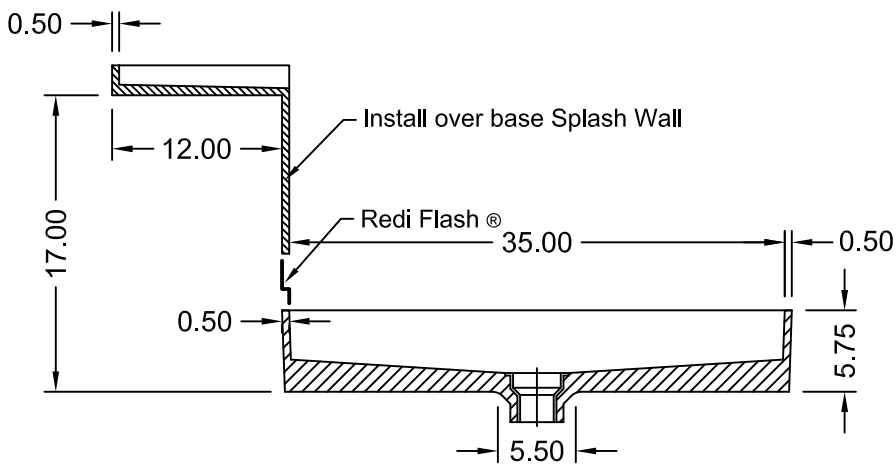

TILE REDI® BASE'N BENCH® SHOWER KIT

REDI BASE®
WITH REDI BENCH®

MODEL
P4236C-RB42-KIT

(Not to scale)

SECTION A-A