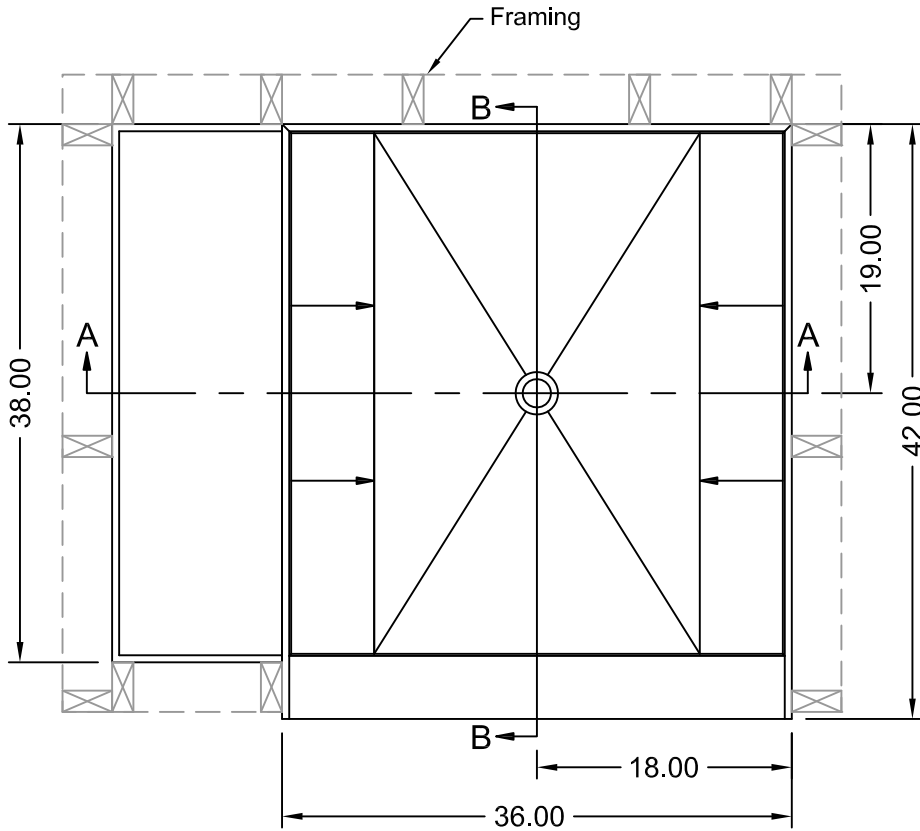

TILE REDI® BASE'N BENCH® SHOWER KIT

REDI BASE®
WITH REDI BENCH®

MODEL
P4236C-RB42-KIT

(Not to scale)

SECTION A-A