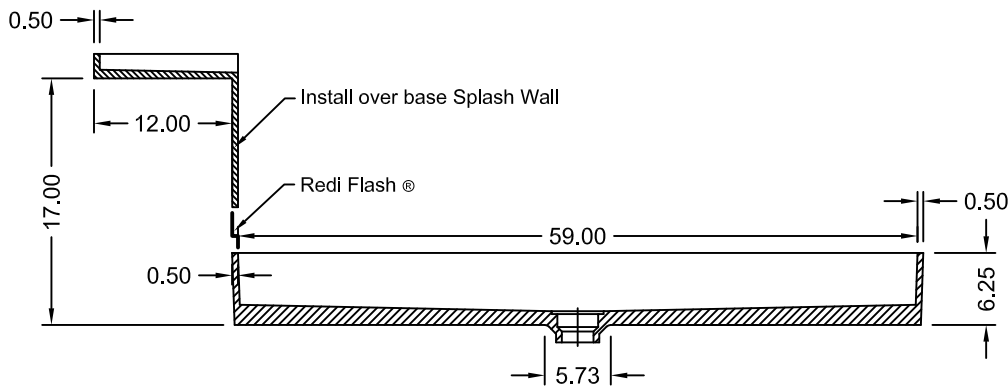

TILE REDI® BASE'N BENCH® SHOWER KIT

REDI BASE®
WITH REDI BENCH®

MODEL
4260C-RB42-KIT

(Not to scale)

SECTION A-A