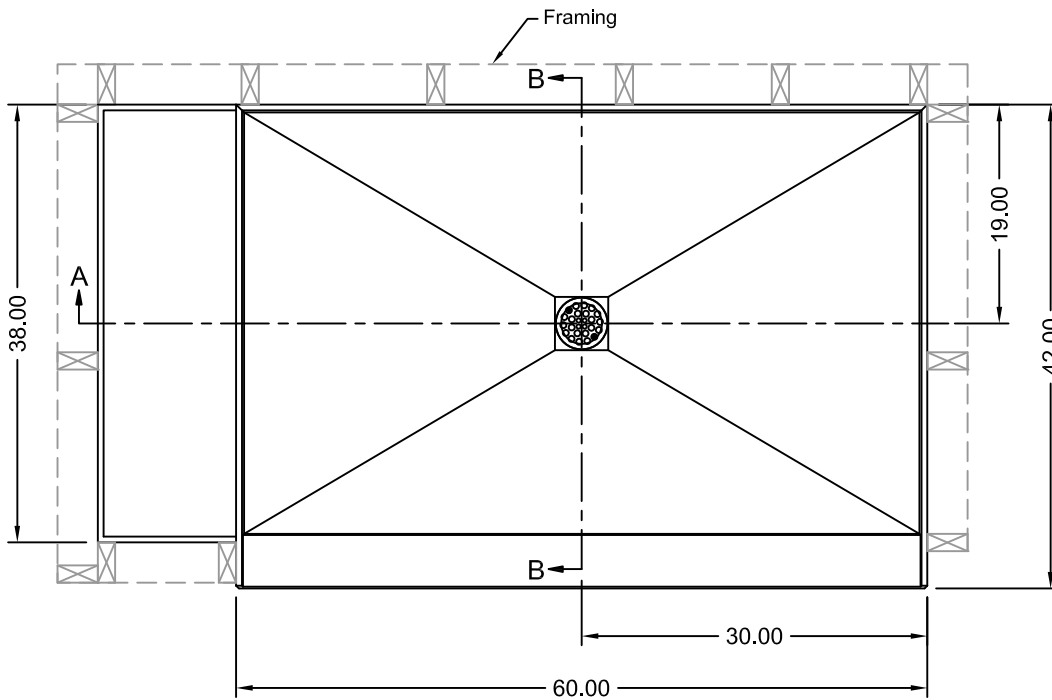

TILE REDI® BASE'N BENCH® SHOWER KIT

REDI BASE®
WITH REDI BENCH®

MODEL
4260C-RB42-KIT

(Not to scale)

SECTION A-A