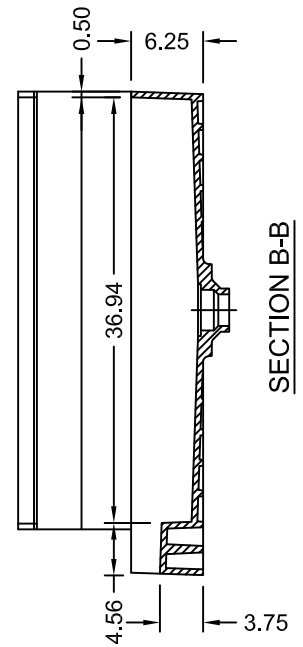

TILE REDI® BASE'N BENCH® SHOWER KIT

REDI BASE®
WITH REDI BENCH®

MODEL
4260C-RB42-KIT

(Not to scale)

SECTION A-A