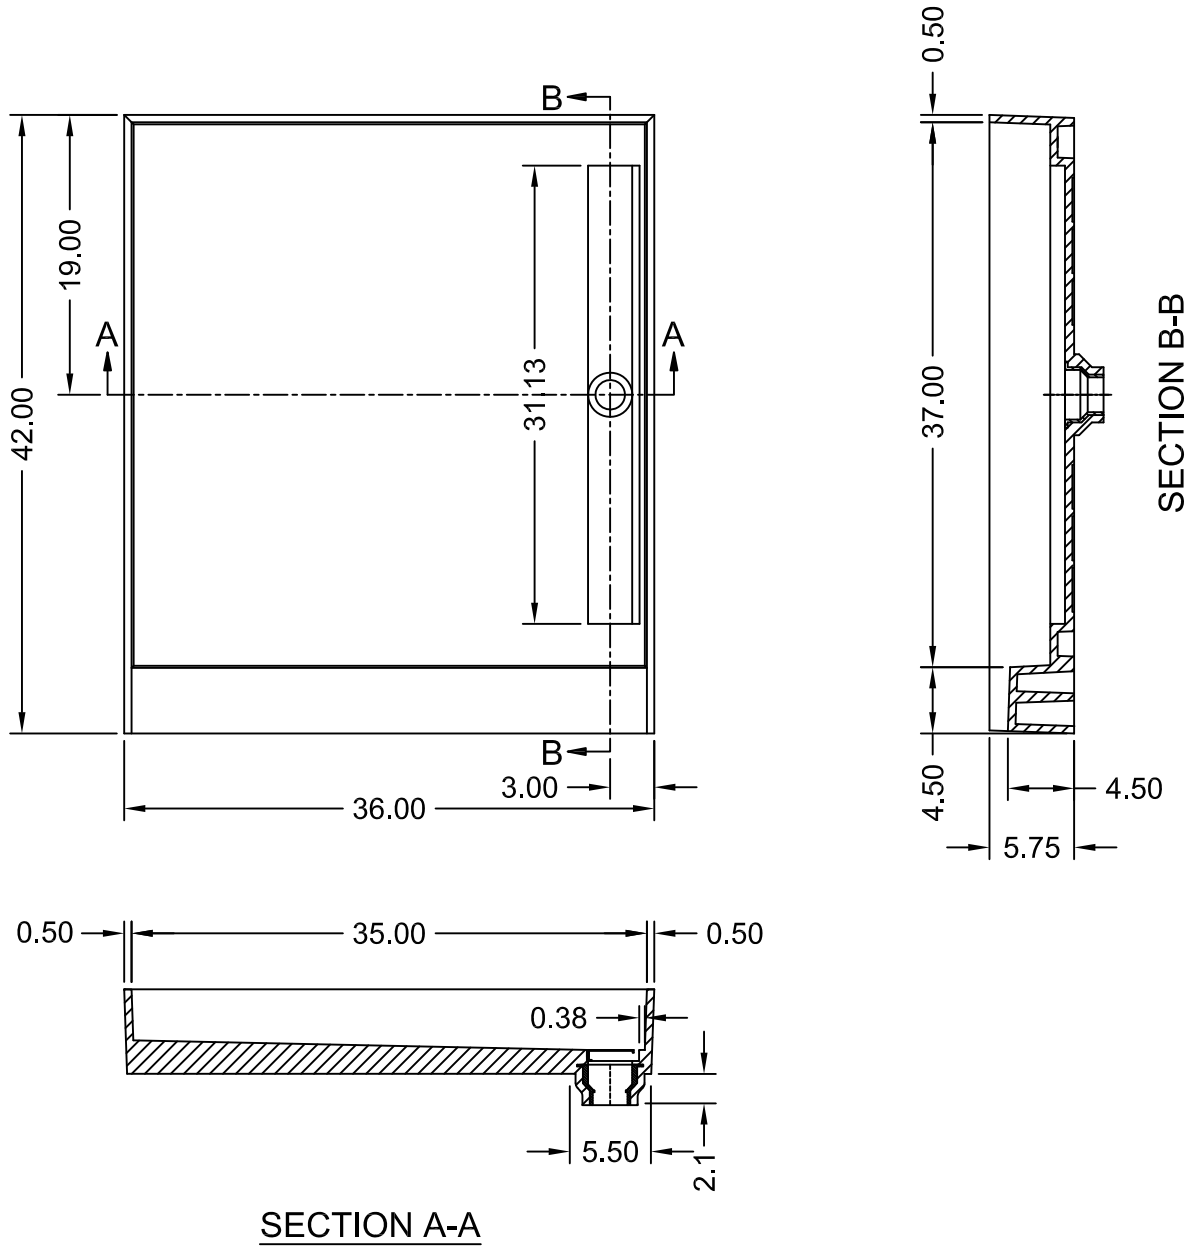

(Not to scale)

ANSI Z124.1-95  
ANSI Z124.2-95  
ICC/ANSI A117.1.98

ASTM F462-79  
B45.0-02  
B45.5-02

Toll Free 800.232.6156 techsupport@tileredi.com  
Tel: 954.323.0125  
Fax: 954.344.8064 www.tileredi.com