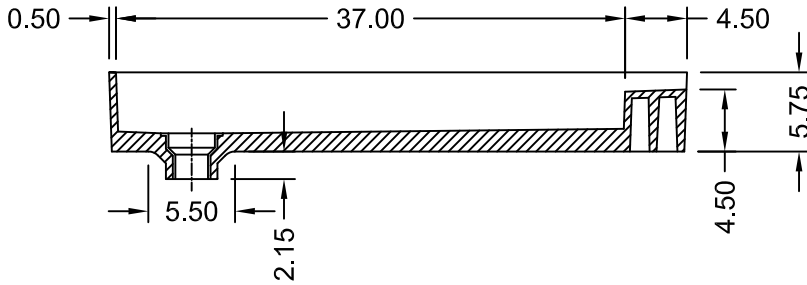

TILE REDI® REDI NEO™ Shower Pan with WONDER DRAIN™ MODEL WD42Neo-PVC

SECTION B-B

SECTION A-A