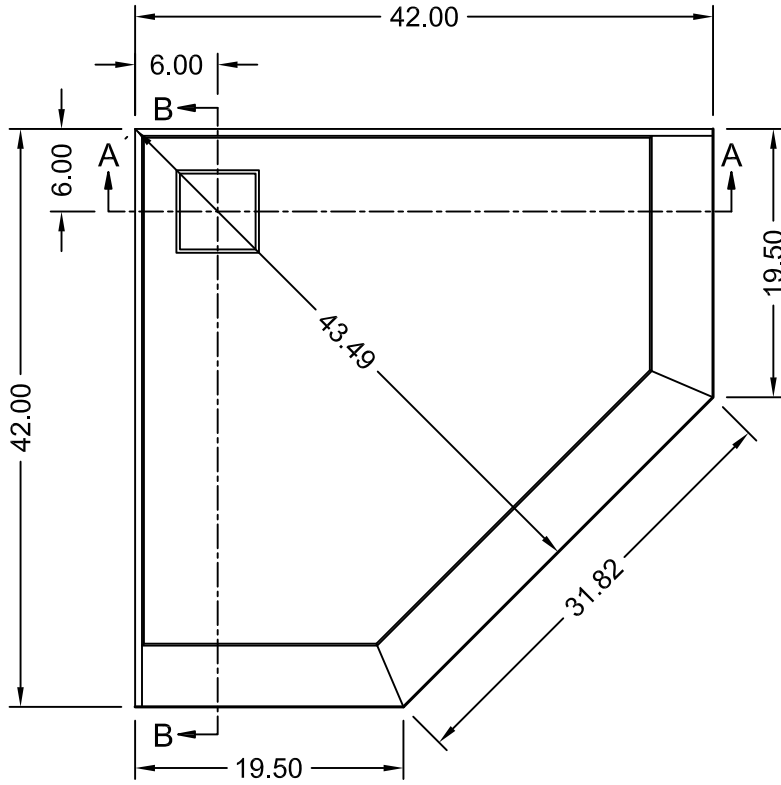

TILE REDI® REDI NEO™ Shower Pan with WONDER DRAIN™ MODEL WD42Neo-PVC

SECTION B-B

SECTION A-A