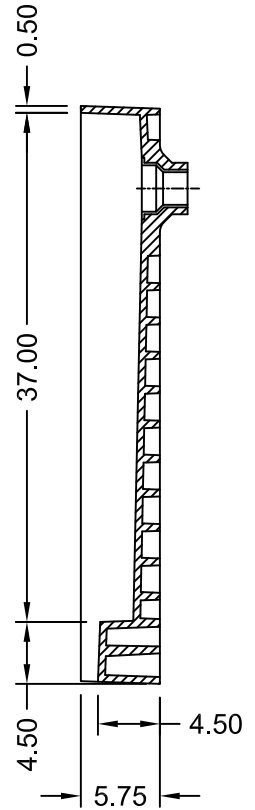

TILE REDI® REDI NEO™ Shower Pan with WONDER DRAIN™ MODEL WD42Neo-PVC

SECTION B-B

SECTION A-A