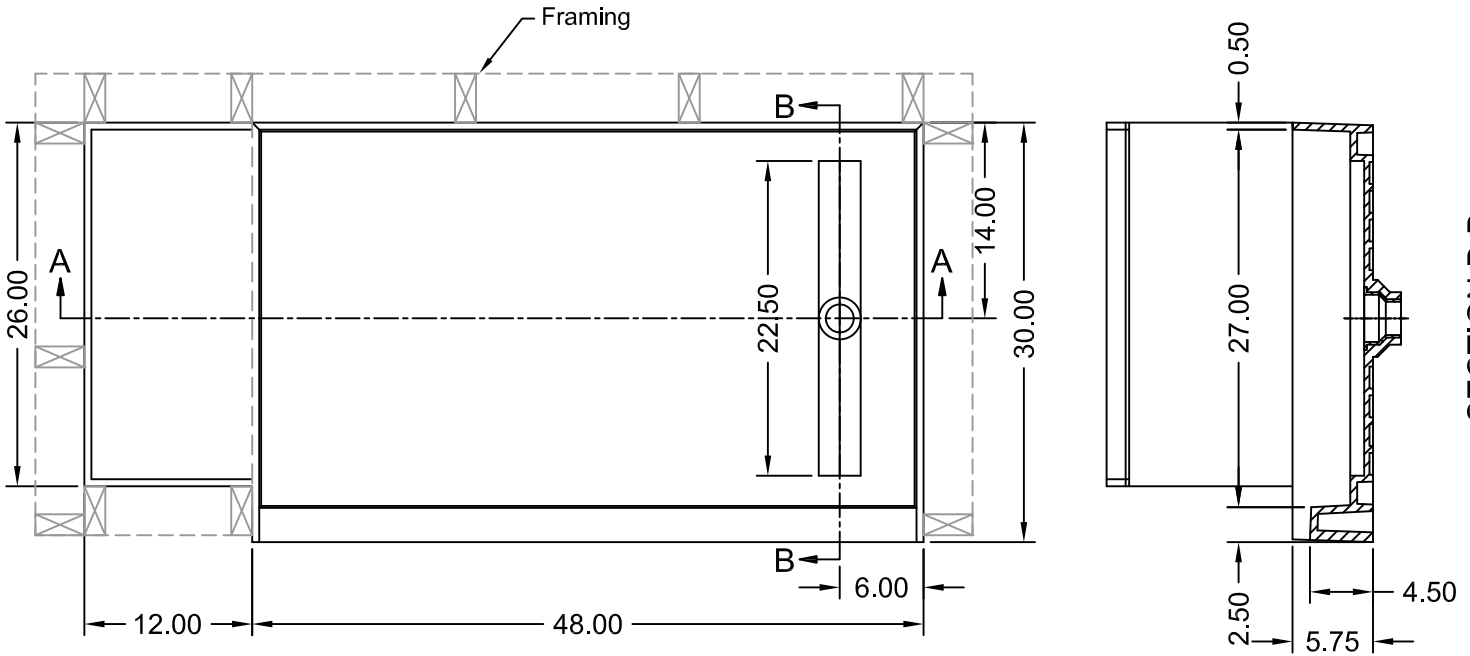

TILE REDI[®] BASE'N BENCH KIT™ REDI TRENCH WITH BENCH KIT MODEL RT3048R-SQBN- RB30-KIT

(Not to scale)

SECTION A-A