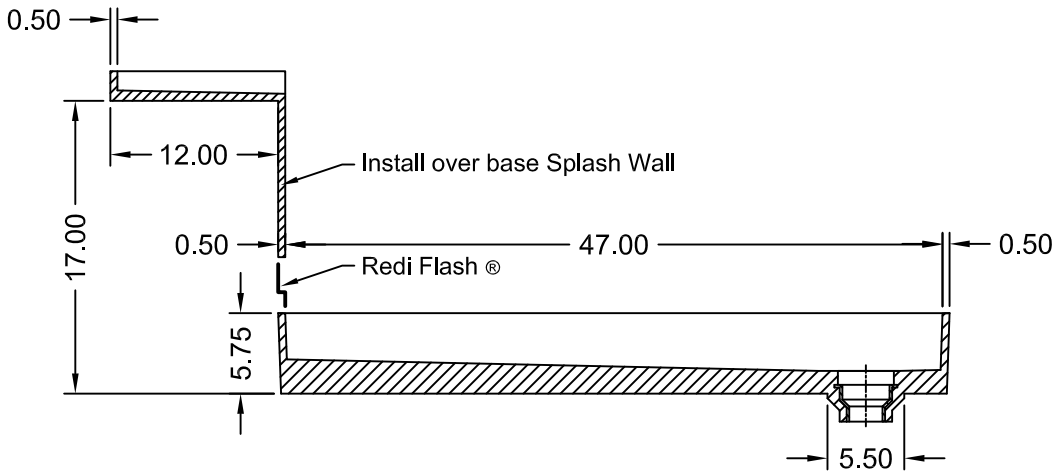

TILE REDI[®] BASE'N BENCH KIT™ REDI TRENCH WITH BENCH KIT MODEL RT3048R-SQBN- RB30-KIT

(Not to scale)

SECTION A-A