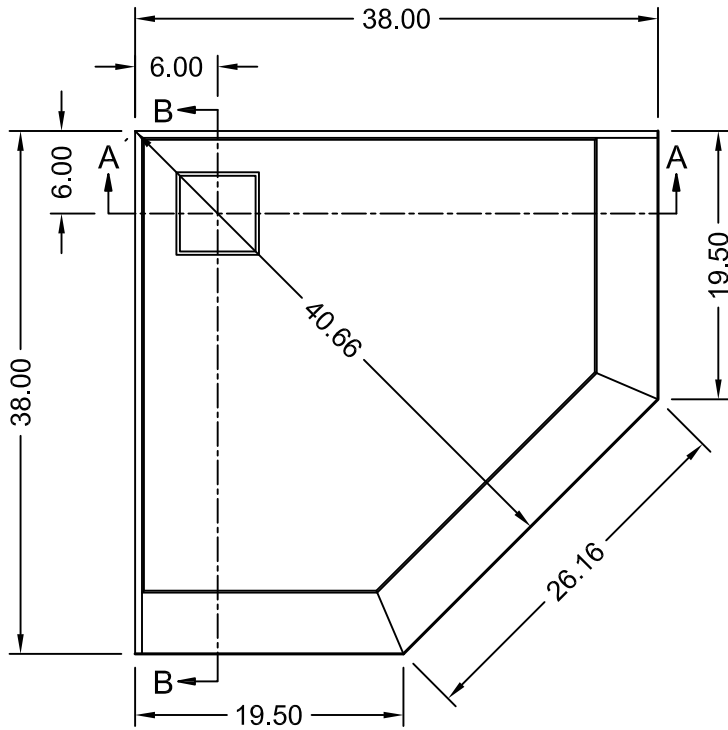

TILE REDI® REDI NEO™ Shower Pan with WONDER DRAIN™ MODEL WD38Neo-PVC

SECTION B-B

SECTION A-A