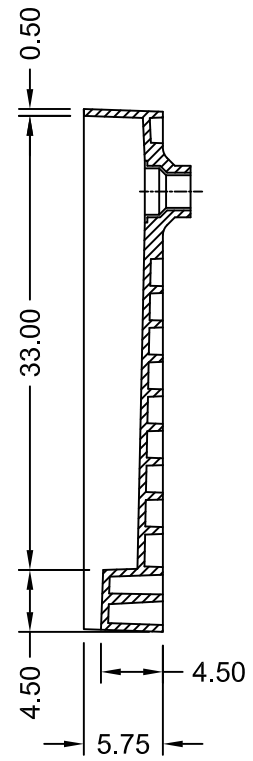

TILE REDI® REDI NEO™ Shower Pan with WONDER DRAIN™ MODEL WD38Neo-PVC

SECTION B-B

SECTION A-A