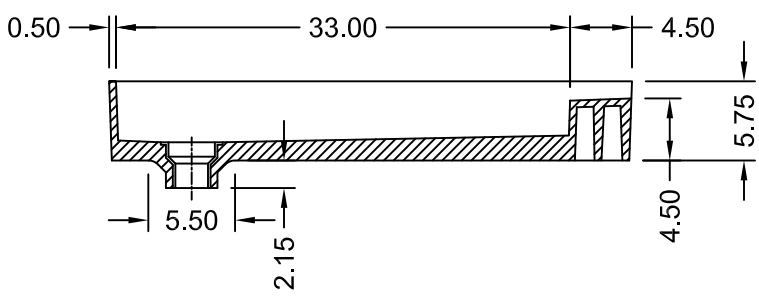

TILE REDI® REDI NEO™ Shower Pan with WONDER DRAIN™ MODEL WD38Neo-PVC

SECTION B-B

SECTION A-A