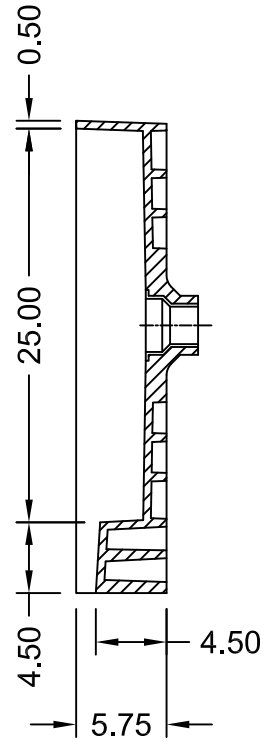

TILE REDI[®] REDI BASE[®] SINGLE CURB SHOWER PAN MODEL P3048R-PVC-13X6-4.5-4.5

(Not to scale)

SECTION A-A