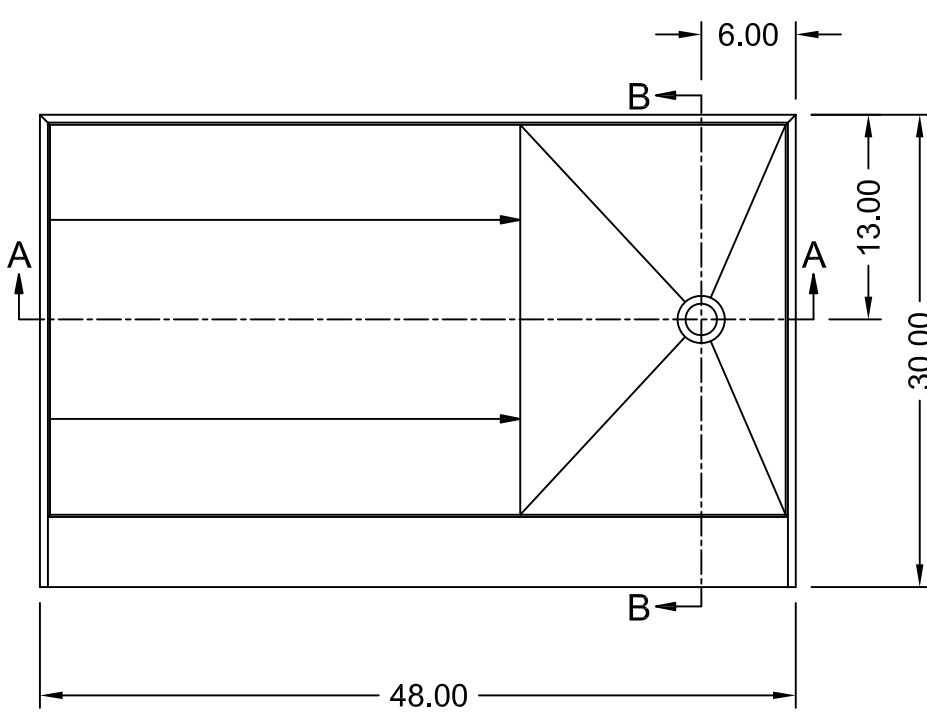

TILE REDI[®] REDI BASE[®] SINGLE CURB SHOWER PAN MODEL P3048R-PVC-13X6-4.5-4.5

(Not to scale)

SECTION A-A