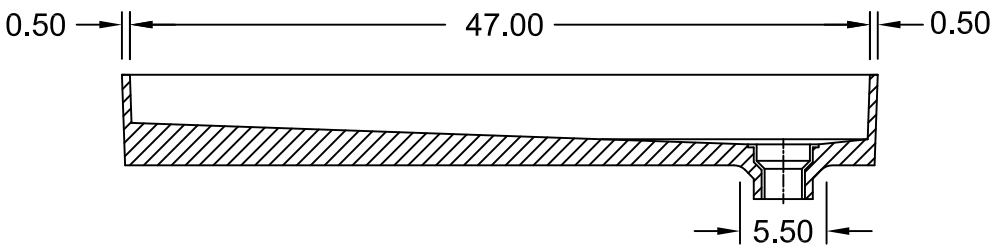

TILE REDI[®] REDI BASE[®] SINGLE CURB SHOWER PAN MODEL P3048R-PVC-13X6-4.5-4.5

(Not to scale)

SECTION A-A