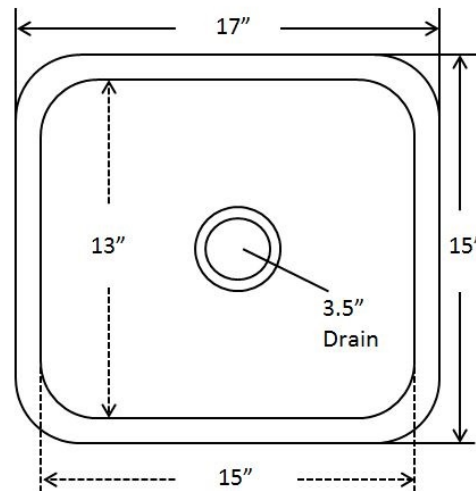

Rivera  
Rivera Hammered Nickel  
(Formally Hammered Nickel Como)

Item: KPU-1715BRN

- Square hand hammered nickel  
14 gauge
- Easy to clean and maintain
- Sound dampening panels and  
coating to reduce noise
- Rigorously tested to ensure no  
puddling or leaking
- Coordinating drain available
- Limited Lifetime Warranty

Dimensions:  
Outer 17" x 15", 8" depth  
Inner 15" x 13", 8" depth

For more information scan our QR code.  
• iPhone open camera and hover over code click  
on pop-up and it will redirect you  
• Android download QR app Lighting QR and  
follow instructions