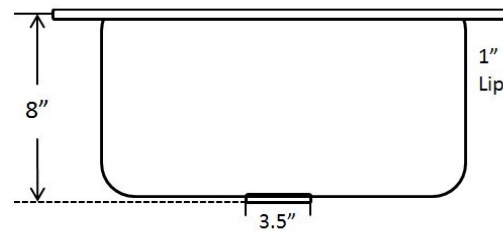

Rivera  
Rivera Hammered Nickel  
(Formally Hammered Nickel Como)

Item: KPU-1715BRN

- Square hand hammered nickel  
14 gauge
- Easy to clean and maintain
- Sound dampening panels and  
coating to reduce noise
- Rigorously tested to ensure no  
puddling or leaking
- Coordinating drain available
- Limited Lifetime Warranty

Dimensions:  
Outer 17" x 15", 8" depth  
Inner 15" x 13", 8" depth

For more information scan our QR code.  
• iPhone open camera and hover over code click  
on pop-up and it will redirect you  
• Android download QR app Lighting QR and  
follow instructions