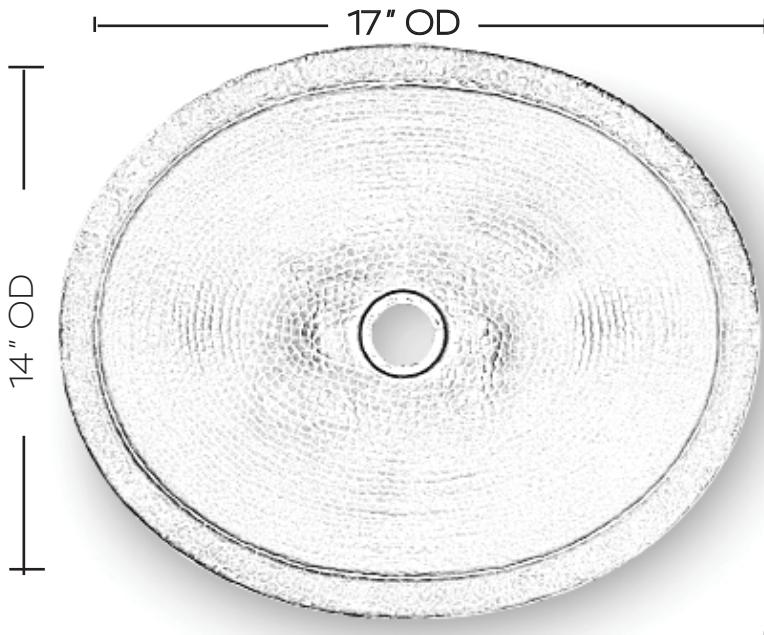

SINK DETAILS

Oval Double Wall Handcrafted Solid Copper in Black Copper Finish.

Coordinating drain available.

Mounting Options: Partial Drop-In or Vessel Mount

PART	DESCRIPTION	QUANTITY
A	Bath Sink	1
B	Grid Drain	1

(B)

(A)

Your copper sink A is handmade and therefore a work of art. Each sink is unique and can vary 1/4" in either direction. We highly recommend waiting to receive your sink before cutting your counter top.