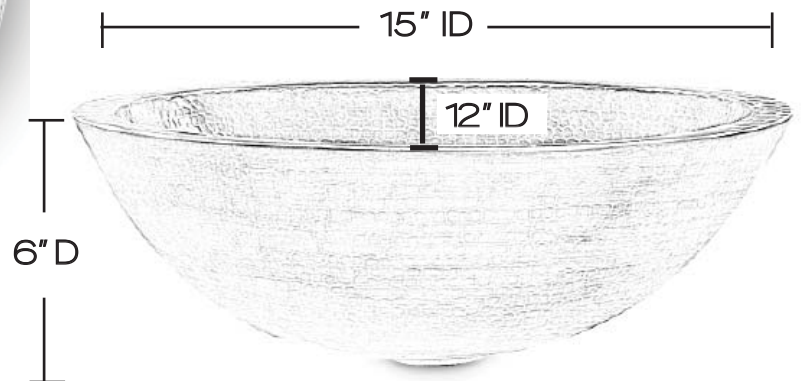

SINK DETAILS

Oval Double Wall Handcrafted Solid Copper in Black Copper Finish.

Coordinating drain available.

Mounting Options: Partial Drop-In or Vessel Mount

PART	DESCRIPTION	QUANTITY
A	Bath Sink	1
B	Grid Drain	1

(B)

(A)

Your copper sink A is handmade and therefore a work of art. Each sink is unique and can vary 1/4" in either direction. We highly recommend waiting to receive your sink before cutting your counter top.