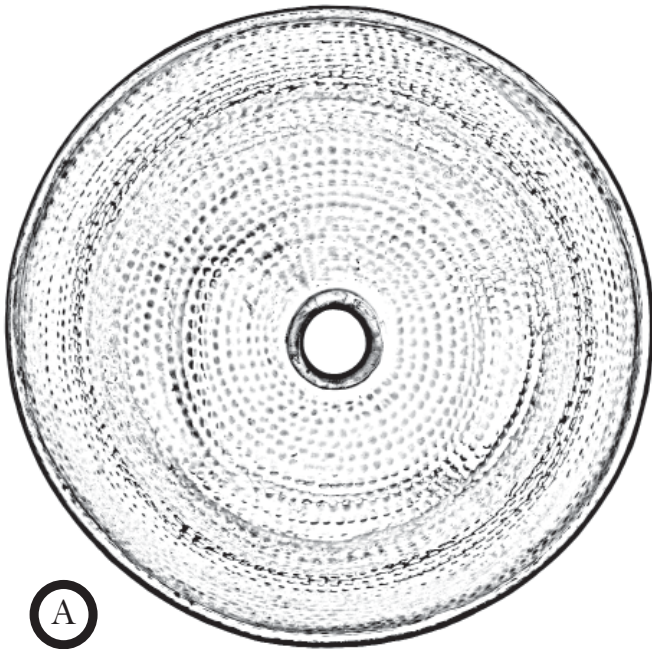

SINK DETAILS

Round handcrafted brushed nickel finish.
Coordinating drain included.
Mounting Options: Partial Drop-In or Vessel Mount

PART	DESCRIPTION	QUANTITY
A	Bath Sink	1
B	Grid Drain	1

Your copper sink A is handmade and therefore a work of art. Each sink is unique and can vary 1/4" in either direction. We highly recommend waiting to receive your sink before cutting your counter top.