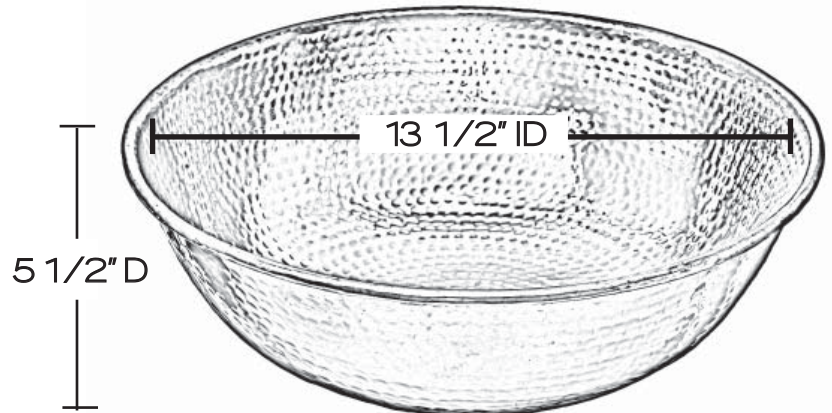

SINK DETAILS

Round handcrafted brushed nickel finish.
Coordinating drain included.
Mounting Options: Partial Drop-In or Vessel Mount

PART	DESCRIPTION	QUANTITY
A	Bath Sink	1
B	Grid Drain	1

Your copper sink A is handmade and therefore a work of art. Each sink is unique and can vary 1/4" in either direction. We highly recommend waiting to receive your sink before cutting your counter top.