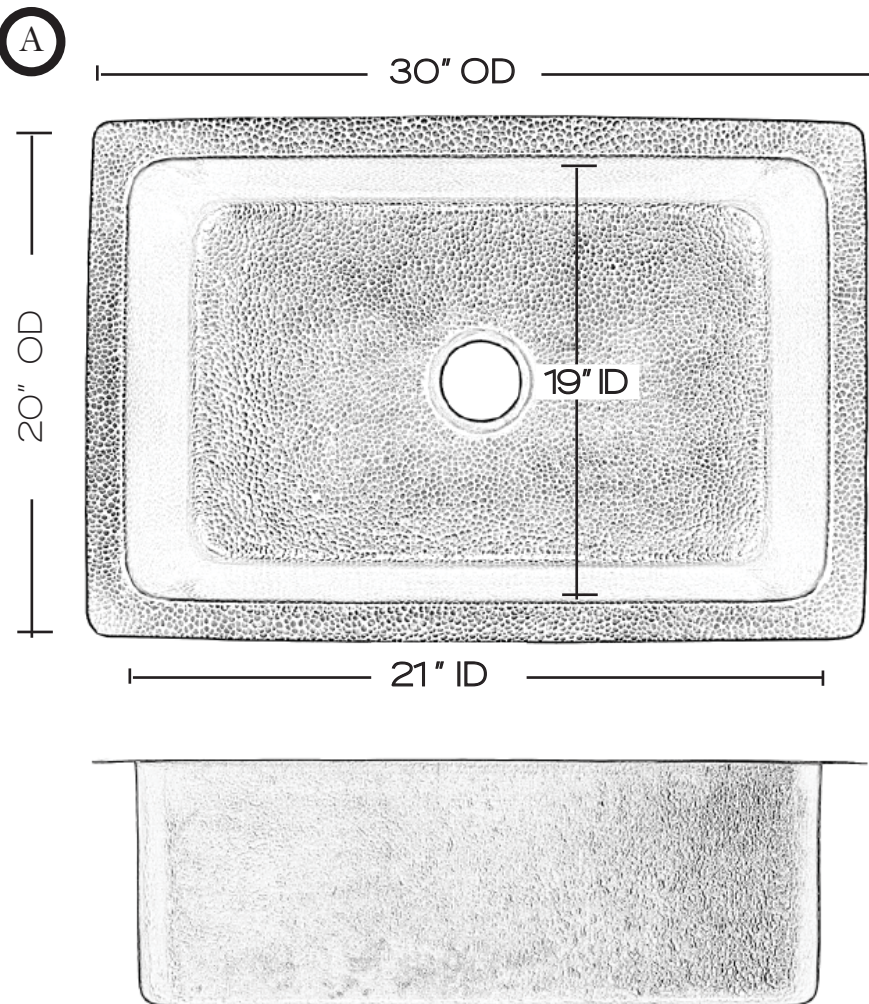

SINK DETAILS

Hand Hammered Single Bowl Solid Copper Seamless Construction
in Medium Antique Finish.

Coordinating drain available.

Mounting Options: Under Mount or Drop-In

PART	DESCRIPTION	QUANTITY
A	Kitchen Sink	1
B	Basket Strainer	1

Your copper sink A is handmade and therefore a work of art. Each sink is unique and can vary 1/4" in either direction. We highly recommend waiting to receive your sink before cutting your counter top.