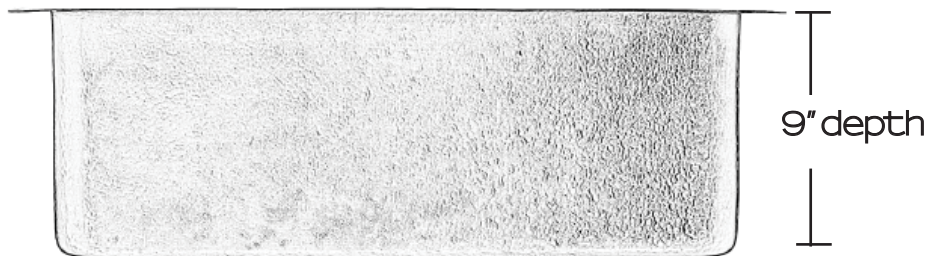

SINK DETAILS

Hand Hammered Double Bowl Solid Copper Seamless Construction in Medium Antique Finish.

Coordinating drain available.

Mounting Options: Under Mount or Drop-In

PART	DESCRIPTION	QUANTITY
A	Kitchen Sink	1
B	Basket Strainer	1
C	Disposal Flange and Stopper	1

Your copper sink A is handmade and therefore a work of art. Each sink is unique and can vary 1/4" in either direction. We highly recommend waiting to receive your sink before cutting your counter top.