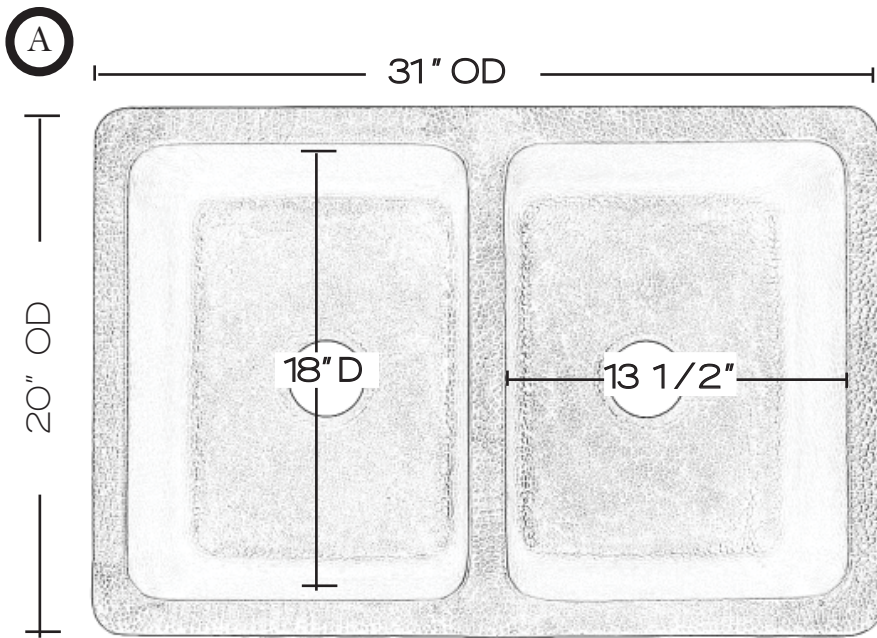

SINK DETAILS

Hand Hammered Double Bowl Solid Copper Seamless Construction in Medium Antique Finish.

Coordinating drain available.

Mounting Options: Under Mount or Drop-In

PART	DESCRIPTION	QUANTITY
A	Kitchen Sink	1
B	Basket Strainer	1
C	Disposal Flange and Stopper	1

Your copper sink A is handmade and therefore a work of art. Each sink is unique and can vary 1/4" in either direction. We highly recommend waiting to receive your sink before cutting your counter top.