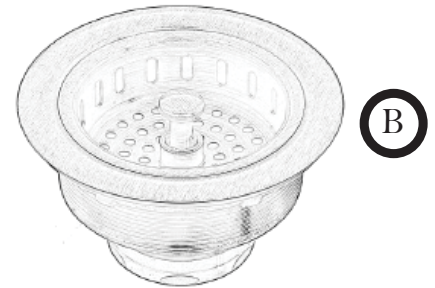

SINK DETAILS

Hand Hammered Double Bowl Solid Copper Seamless Construction in Medium Antique Finish.

Coordinating drain available.

Mounting Options: Under Mount or Drop-In

PART	DESCRIPTION	QUANTITY
A	Kitchen Sink	1
B	Basket Strainer	1
C	Disposal Flange and Stopper	1

Your copper sink A is handmade and therefore a work of art. Each sink is unique and can vary 1/4" in either direction. We highly recommend waiting to receive your sink before cutting your counter top.