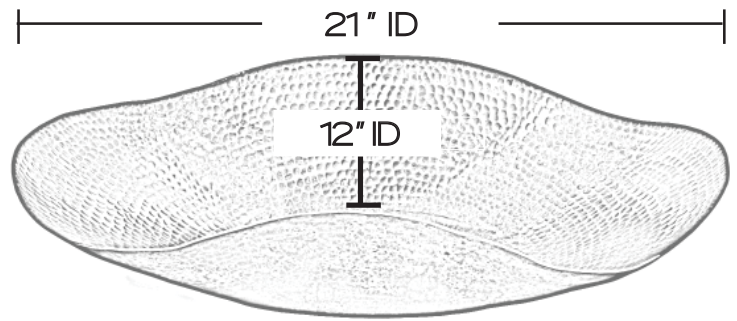

thompsontraders

Karma  
KBC

Grid Drain - Oil Rubbed Bronze

TDG-15OB

### SINK DETAILS

Wavy rim oval handcrafted solid copper in black copper finish.

Coordinating drain available.

Mounting Options: Partial Drop-In or Vessel Mount

PART	DESCRIPTION	QUANTITY
A	Bath Sink	1
B	Grid Drain	1

Your copper sink A is handmade and therefore a work of art. Each sink is unique and can vary 1/4" in either direction. We highly recommend waiting to receive your sink before cutting your counter top.