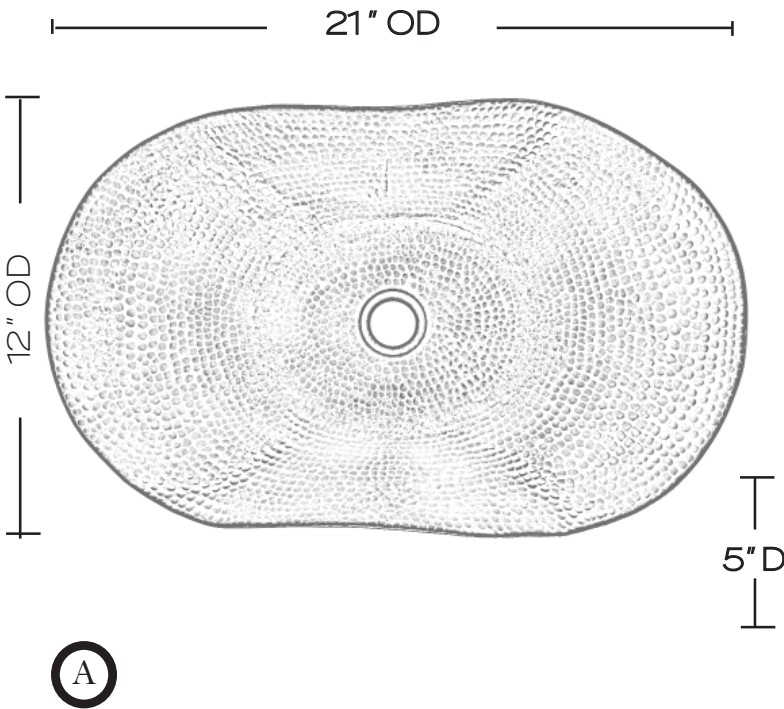

thompsontraders

Karma  
KBC

Grid Drain - Oil Rubbed Bronze

TDG-15OB

### SINK DETAILS

Wavy rim oval handcrafted solid copper in black copper finish.

Coordinating drain available.

Mounting Options: Partial Drop-In or Vessel Mount

PART	DESCRIPTION	QUANTITY
A	Bath Sink	1
B	Grid Drain	1

Your copper sink A is handmade and therefore a work of art. Each sink is unique and can vary 1/4" in either direction. We highly recommend waiting to receive your sink before cutting your counter top.