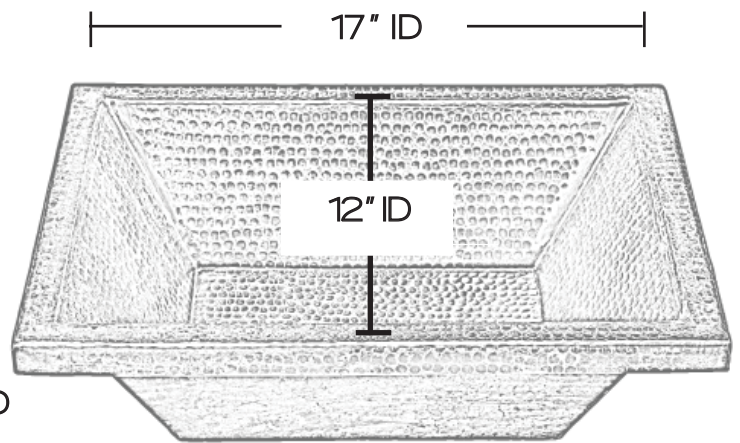

SINK DETAILS

Rectangular handcrafted solid copper in black copper finish.
Coordinating drain included.
Mounting Options: Under Mount or Drop-In

PART	DESCRIPTION	QUANTITY
A	Bath Sink	1
B	Grid Drain	1

Your copper sink A is handmade and therefore a work of art. Each sink is unique and can vary 1/4" in either direction. We highly recommend waiting to receive your sink before cutting your counter top.