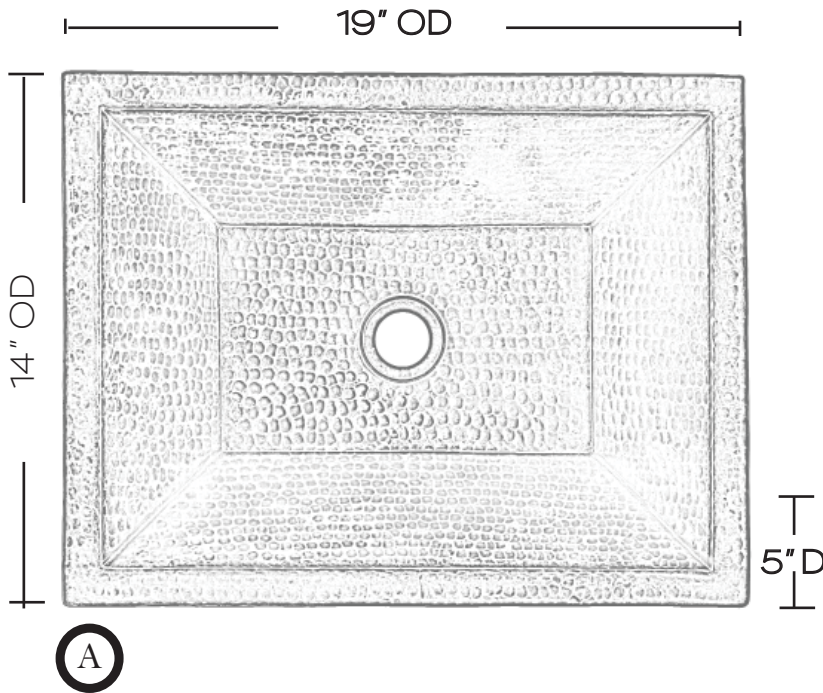

SINK DETAILS

Rectangular handcrafted solid copper in black copper finish.
Coordinating drain included.
Mounting Options: Under Mount or Drop-In

PART	DESCRIPTION	QUANTITY
A	Bath Sink	1
B	Grid Drain	1

Your copper sink A is handmade and therefore a work of art. Each sink is unique and can vary 1/4" in either direction. We highly recommend waiting to receive your sink before cutting your counter top.