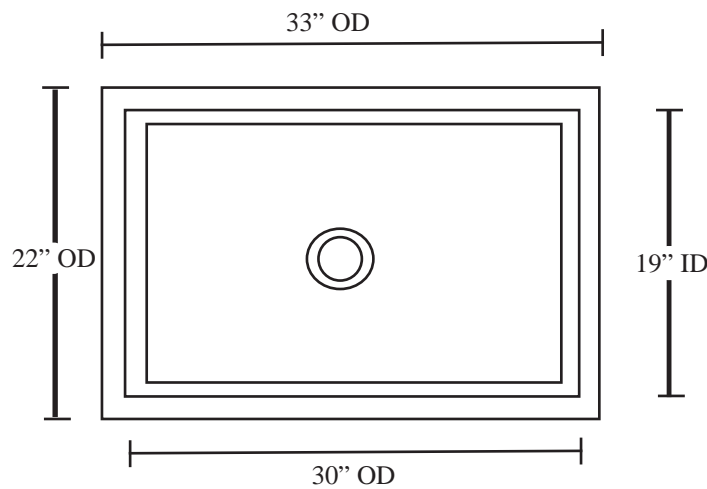

THOMPSON TRADERS

Tiered Lucca 2KS-T

SINK DETAILS

- Farmhouse Apron Front Kitchen Sink
- Hand Hammered Solid Copper 16 Gauge
- Rose Gold Finish
- Mounting Options: Under Mount or Drop-in
- Limited Lifetime Warranty

OD: 33" x 22" x 9"
ID: 30" x 19" x 9"

Your copper sink is handmade and therefore a work of art. Each sink is unique and can vary 1/4" in either direction. We highly recommend waiting to receive your sink before cutting your counter top.