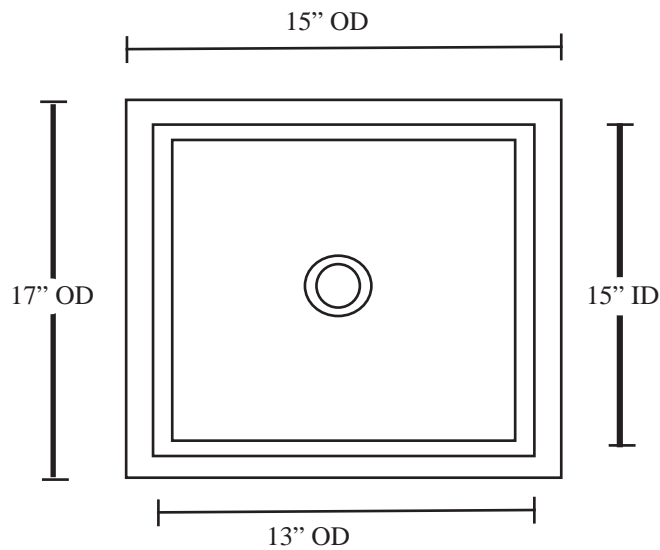

## Cordate Petit Lucca KPA-1715C

### SINK DETAILS

- Bar/Prep Sink With Apron
- Hand Hammered Solid Copper 18 Gauge
- Black Nickel Exterior and Rose Gold Interior Finish
- Mounting Options: Under Mount or Drop-in
- Limited Lifetime Warranty

OD: 17" x 15" x 8"  
ID: 15" x 13" x 8"

Your copper sink is handmade and therefore a work of art. Each sink is unique and can vary 1/4" in either direction. We highly recommend waiting to receive your sink before cutting your counter top.