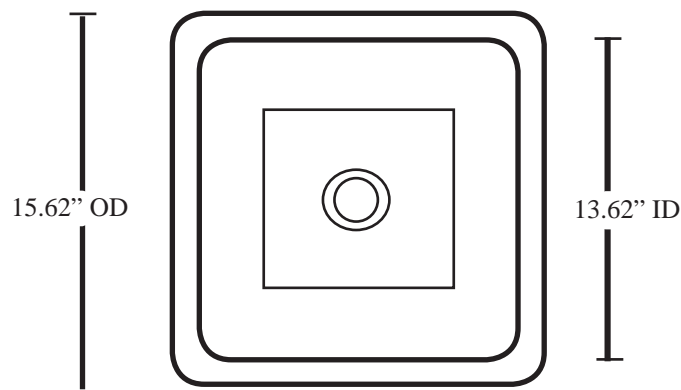

THOMPSON TRADERS

Picasso Palla 1SPC-LA

SINK DETAILS

- Bar/Prep Sink
- Hand Hammered Solid Copper 18 Gauge
- Rose Gold Finish
- Mounting Options: Under Mount or Drop-in
- Limited Lifetime Warranty

OD: 15.62" x 7"
ID: 13.62" x 7"

Your copper sink is handmade and therefore a work of art. Each sink is unique and can vary 1/4" in either direction. We highly recommend waiting to receive your sink before cutting your counter top.