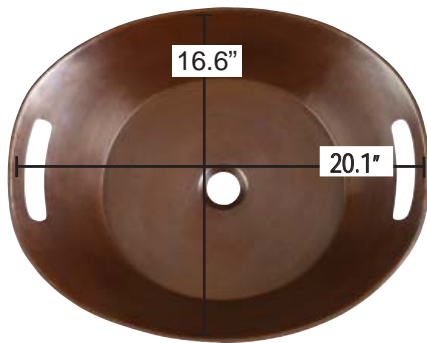

Company: Thompson Traders, Inc.
Model #: BOV-2016SBC black copper finish
Prepared by: Samantha Thompson
Approved by: Clifford Thompson
Material: Copper
Markings will be applied with UL-969 label

cUPC/Manufacturer name will go here on UL969 labels
