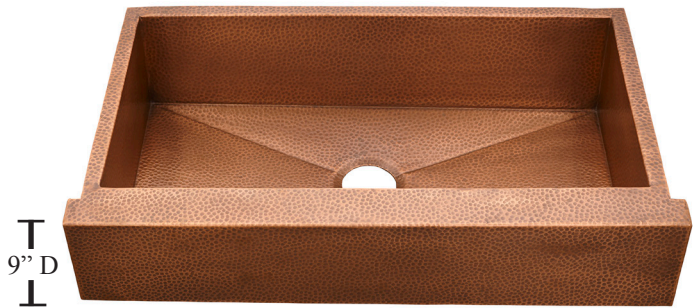

THOMPSON TRADERS

Haven

KSAR-3322HA

SINK DETAILS

- Farmhouse Apron-Front Kitchen Sink
- Hand Hammered Solid Copper 16 Gauge
- Medium Antique Finish
- Coordinating Drain Available: TDB35-AC
- Mounting Options: Under Mount or Drop-In
- Limited Lifetime Warranty

OD: 34" x 21 ¼" x 9"

ID: 32" x 17" x 9"

Apron: 7 ¼"

Your copper sink is handmade and therefore a work of art. Each sink is unique and can vary 1/4" in either direction. We highly recommend waiting to receive your sink before cutting your counter top.