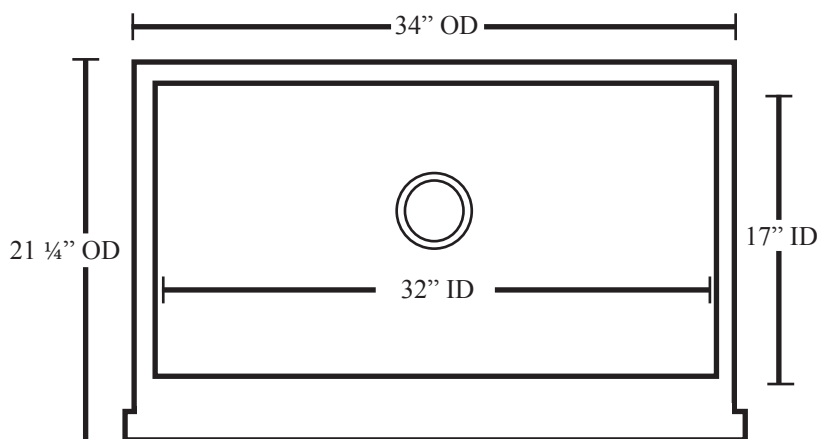

THOMPSON TRADERS

Haven

KSAR-3322HA

SINK DETAILS

- Farmhouse Apron-Front Kitchen Sink
- Hand Hammered Solid Copper 16 Gauge
- Medium Antique Finish
- Coordinating Drain Available: TDB35-AC
- Mounting Options: Under Mount or Drop-In
- Limited Lifetime Warranty

OD: 34" x 21 ¼" x 9"

ID: 32" x 17" x 9"

Apron: 7 ¼"

Your copper sink is handmade and therefore a work of art. Each sink is unique and can vary 1/4" in either direction. We highly recommend waiting to receive your sink before cutting your counter top.