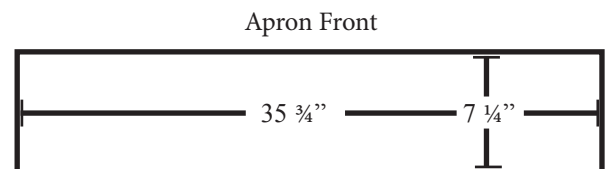

THOMPSON TRADERS

Haven

KSAR-3322HA

SINK DETAILS

- Farmhouse Apron-Front Kitchen Sink
- Hand Hammered Solid Copper 16 Gauge
- Medium Antique Finish
- Coordinating Drain Available: TDB35-AC
- Mounting Options: Under Mount or Drop-In
- Limited Lifetime Warranty

OD: 34" x 21 ¼" x 9"

ID: 32" x 17" x 9"

Apron: 7 ¼"

Your copper sink is handmade and therefore a work of art. Each sink is unique and can vary 1/4" in either direction. We highly recommend waiting to receive your sink before cutting your counter top.