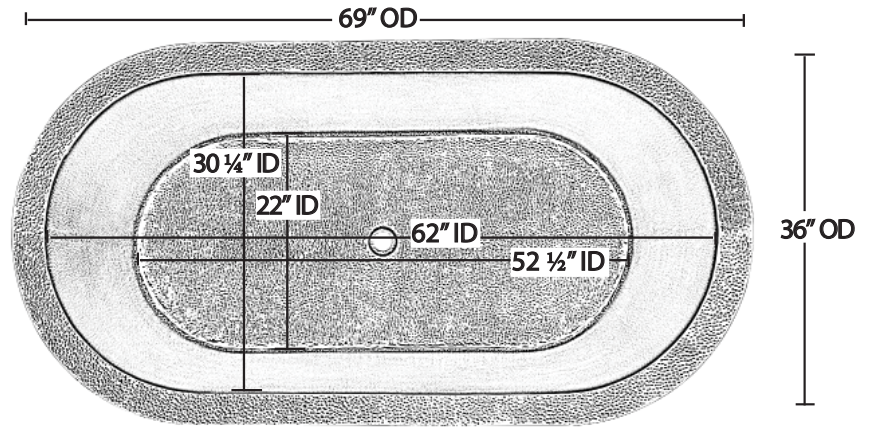

- Oval Double Wall
- Handcrafted Solid Copper
- Medium Antique Finish
- 14 Gauge
- Living Finish

Your copper sink is handmade and therefore a work of art. Each sink is unique and can vary 1/4" in either direction. We highly recommend waiting to receive your sink before cutting your counter top.