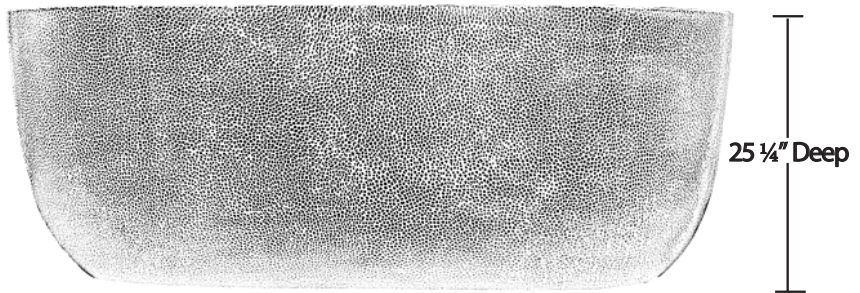

- Oval Double Wall
- Handcrafted Solid Copper
- Medium Antique Finish
- 14 Gauge
- Living Finish

Your copper sink is handmade and therefore a work of art. Each sink is unique and can vary 1/4" in either direction. We highly recommend waiting to receive your sink before cutting your counter top.