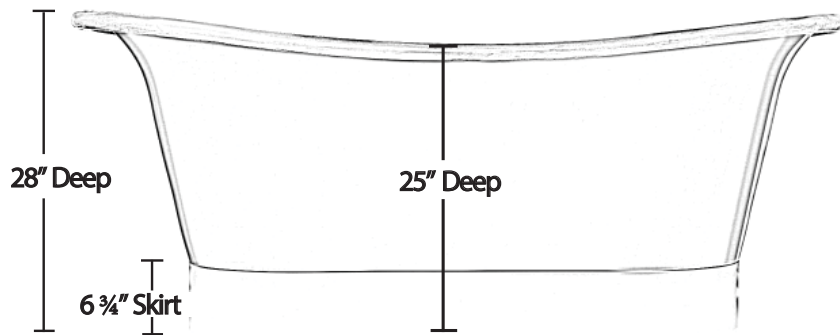

- Slipper Tub
- Handcrafted Solid Copper
- Polished Copper Exterior and Nickel Interior
- 14 Gauge
- Lifetime Finish

Your copper sink is handmade and therefore a work of art. Each sink is unique and can vary 1/4" in either direction. We highly recommend waiting to receive your sink before cutting your counter top.