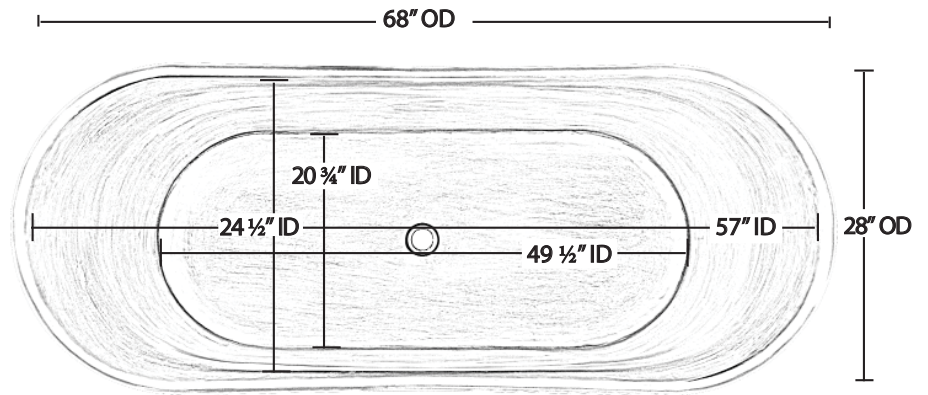

- Slipper Tub
- Handcrafted Solid Copper
- Polished Copper Exterior and Nickel Interior
- 14 Gauge
- Lifetime Finish

Your copper sink is handmade and therefore a work of art. Each sink is unique and can vary 1/4" in either direction. We highly recommend waiting to receive your sink before cutting your counter top.