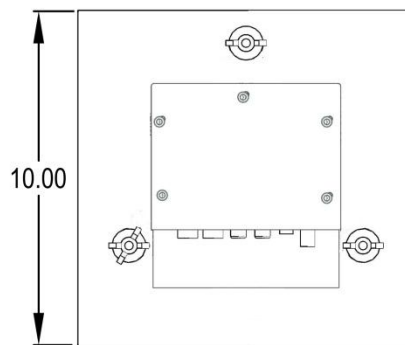

Installation Notes: Overall size is 10” Sq. Requires approx. 6” Sq. cutout in the shower ceiling and must have access above for connections. Unit is self-contained as one pc. Power requires min two (2) 110vac outlets. Refer to ThermaSol web site for more detailed instructions.	Finish Chart: Using the part number from the top of this page: Select desired finish and replace XX from codes below, to determining Finish of No-Touch Aromatherapy Steam Head and Control Bezels.	
	PC = Polished Chrome SC = Satin Chrome PB = Polished Brass SB = Satin Brass AB = Antique Brass COP = Polished Copper	PN = Polished Nickel SN = Satin Nickel BN = Black Nickel AN = Antique Nickel PG = Polished Gold ORB = Oil Rubbed Bronze

Product Specification:
 The face of light (Bezel Plate) shall be 10” x 10” x 0.65” in dimension. The face shall be made from billet aluminum and include the ability to offer: Complete light, Sound use a 100% networked digital technology.

Styling Information: The light and sound system Plate is shown in Modern	 Modern Edge
--	--

For any further assistance please contact ThermaSol at 800.776.0711 or sales@thermasol.com

Shipping Information: Weight.....6 lbs. Length.....10 in. Width.....10 in. Height.....6 in.	(MODERN SHOWN→)
--	-----------------

Dimensions are Approximate