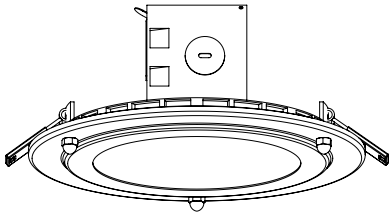

SHOWER LIGHT

SL-xx*

The low profile recessed in-shower light combines innovative technology, aesthetics, functionality and affordability. No housing or J-Box required for installation, the wet location installation listing provides the ultimate flexibility.

SHIPPING WEIGHT

Weight | 2.6 lbs.

Length | 10 in.

Width | 12 in.

Height | 12 in.

Performance:

- Input Power - 12.1w
- Input Voltage - 120V
- Input Frequency - 60Hz
- Lumens - 800
- CCT - 3000k
- Life(hours) - 54,000
- cCSAus Wet location listed
- Energy Star qualified
- California Title 24 JA8-2016
- 1 year warranty