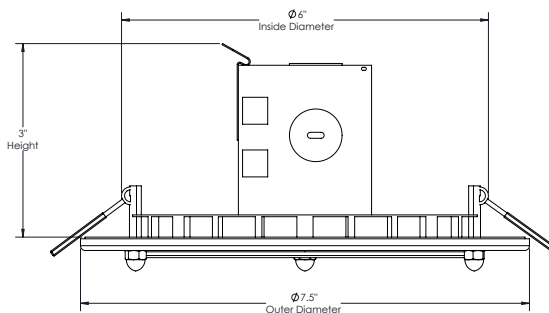

INSTALLATION NOTES

- Shower light can be installed in the shower
- steam vapor rises ensure the light is sealed completely to the ceiling.