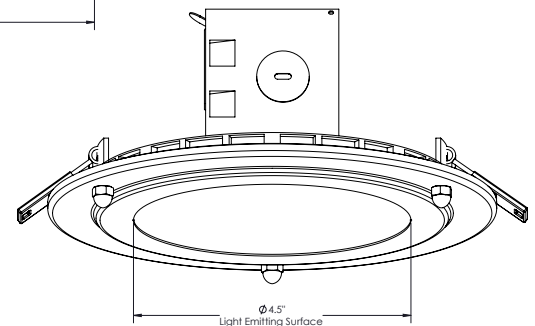

SHIPPING WEIGHT

Weight | 2.6 lbs.

Length | 10 in.

Width | 12 in.

Height | 12 in.

Performance:

- Input Power - 12.1w
- Input Voltage - 120V
- Input Frequency - 60Hz
- Lumens - 800
- CCT - 3000k
- Life(hours) - 54,000
- cCSAus Wet location listed
- Energy Star qualified
- California Title 24 JA8-2016
- 1 year warranty

INSTALLATION NOTES

- Shower light can be installed in the shower
- steam vapor rises ensure the light is sealed completely to the ceiling.