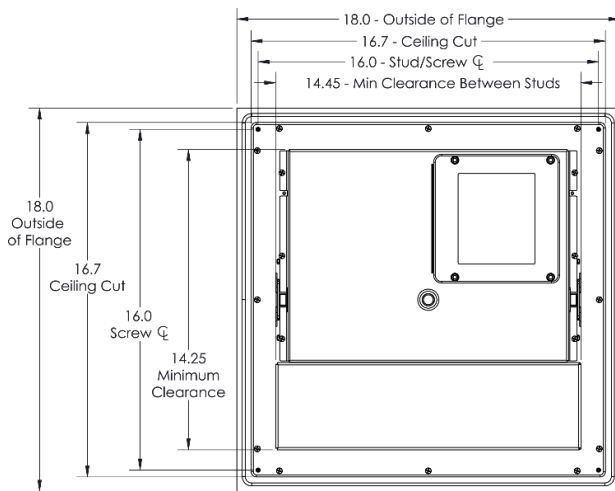

Installation Notes:

Overall size is 18.0" SQ X 8.0" tall and requires approx. 16.7" X 16.7" cutout in the shower ceiling. The unit is self-contained as one piece and extends into the ceiling space 8.0" plus plumbing connection clearance. Use a 3/8" compression fitting and a flexible potable waterline to connect to the Rainhead. Use only potable water and approved plumbing fittings for any shower connection. Refer to ThermaSol Installation Instructions for a full-sized template and detailed installation and operation instructions.

PN = Polished Nickel
 SN = Satin Nickel
 BN = Black Nickel
 MB = Matte Black
 AN = Antique Nickel
 PG = Polished Gold
 ORB = Oil Rubbed Bronze
 WHT = White

Product Specification:

A self-contained, Light and Sound Rainhead module that creates high-intensity chromatherapy lights and sounds. Rainhead is rated at 1.8 GPM Max. at 80 PSI and requires a separate diverter port with shut off valve. Powered by: provided 24V DC, 30 Watts power supply.

For any further assistance please contact ThermaSol at 800.776.0711 or sales@thermasol.com

Visit www.thermasol.com for a complete product definition

Shipping Information:

Weight..... 37 lbs.
 Length.....20 in.
 Width.....20 in.
 Height.....10 in.