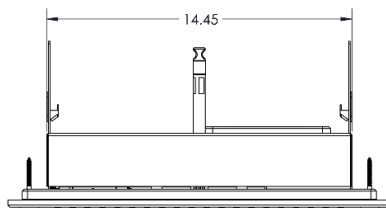

Installation Notes:

Overall size is 18.0" SQ X 8.0" tall and requires approx. 16.7" X 16.7" cutout in the shower ceiling. The unit is self-contained as one piece and extends into the ceiling space 8.0" plus plumbing connection clearance. Use a 3/8" compression fitting and a flexible potable waterline to connect to the Rainhead. Use only potable water and approved plumbing fittings for any shower connection. Refer to ThermaSol Installation Instructions for a full-sized template and detailed installation and operation instructions.

PN = Polished Nickel
 SN = Satin Nickel
 BN = Black Nickel
 MB = Matte Black
 AN = Antique Nickel
 PG = Polished Gold
 ORB = Oil Rubbed Bronze
 WHT = White

Product Specification:

A self-contained, Light and Sound Rainhead module that creates high-intensity chromatherapy lights and sounds. Rainhead is rated at 1.8 GPM Max. at 80 PSI and requires a separate diverter port with shut off valve. Powered by: provided 24V DC, 30 Watts power supply.

For any further assistance please contact ThermaSol at 800.776.0711 or sales@thermasol.com

Visit www.thermasol.com for a complete product definition

Shipping Information:

Weight..... 37 lbs.
 Length.....20 in.
 Width.....20 in.
 Height.....10 in.