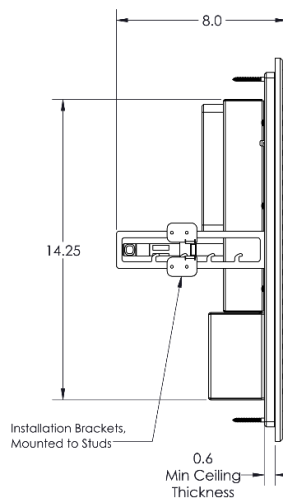

Installation Notes:

Overall size is 18.0" SQ X 8.0" tall and requires approx. 16.7" X 16.7" cutout in the shower ceiling. The unit is self-contained as one piece and extends into the ceiling space 8.0" plus plumbing connection clearance. Use a 3/8" compression fitting and a flexible potable waterline to connect to the Rainhead. Use only potable water and approved plumbing fittings for any shower connection. Refer to ThermaSol Installation Instructions for a full-sized template and detailed installation and operation instructions.

PN = Polished Nickel
 SN = Satin Nickel
 BN = Black Nickel
 MB = Matte Black
 AN = Antique Nickel
 PG = Polished Gold
 ORB = Oil Rubbed Bronze
 WHT = White

Product Specification:

A self-contained, Light and Sound Rainhead module that creates high-intensity chromatherapy lights and sounds. Rainhead is rated at 1.8 GPM Max. at 80 PSI and requires a separate diverter port with shut off valve. Powered by: provided 24V DC, 30 Watts power supply.

For any further assistance please contact ThermaSol at 800.776.0711 or sales@thermasol.com

Visit www.thermasol.com for a complete product definition

Shipping Information:

Weight..... 37 lbs.
 Length.....20 in.
 Width.....20 in.
 Height.....10 in.