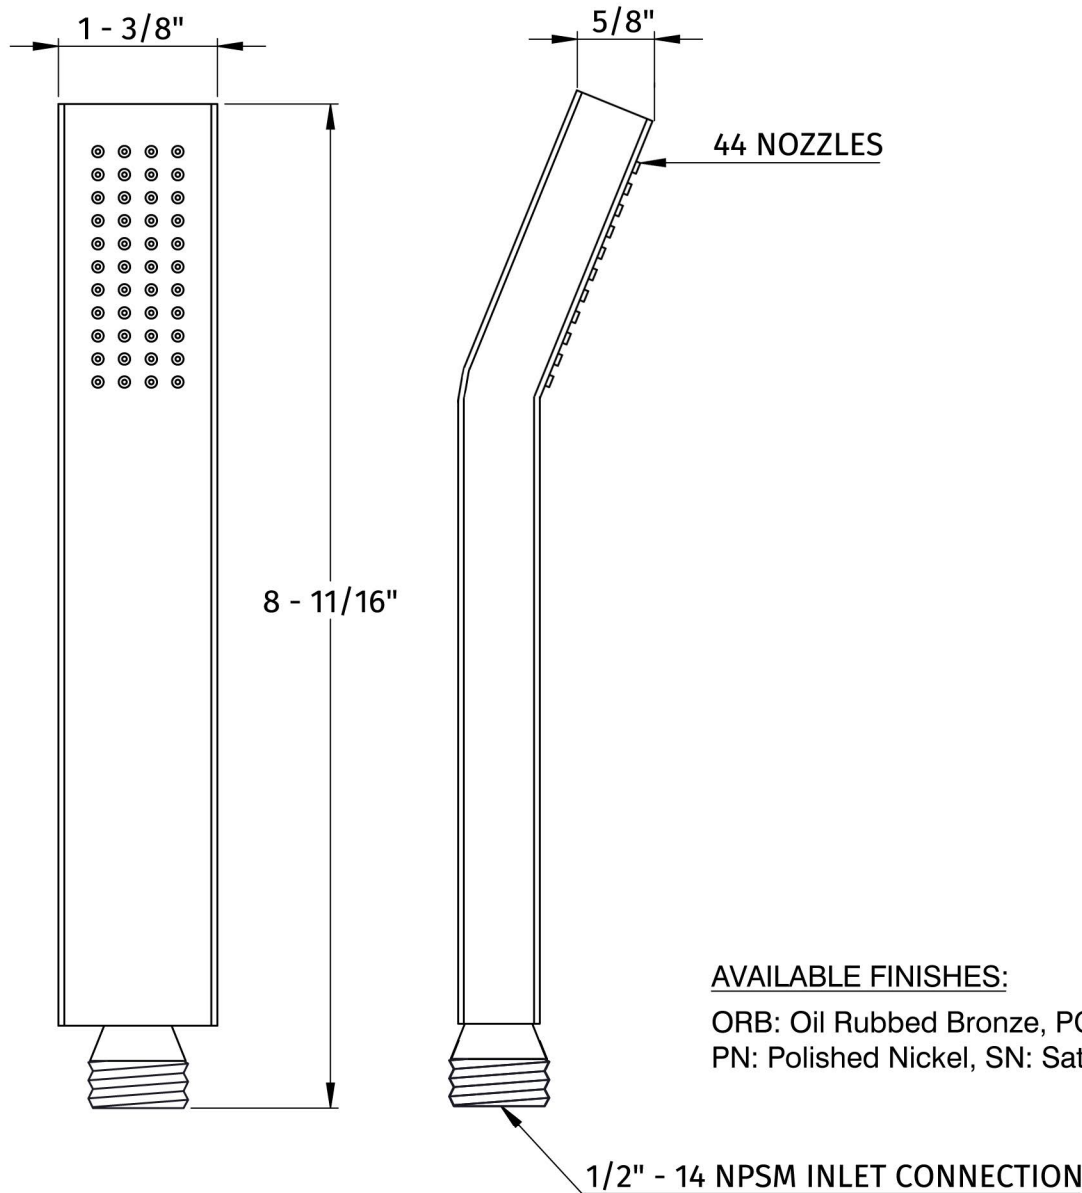

SPECIFICATION SHEET

15-1005-XXX

Square hand
shower wand

THERMASOL[®]

Steam & Showering Systems

- Solid brass construction
- Single function hand shower
- Includes 1.6 GPM flow
- Double walled construction to prevent scalding