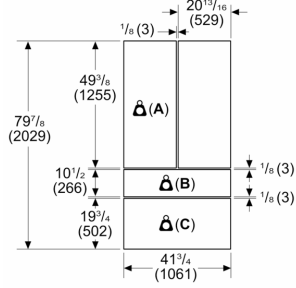

Accessory for cooling
TFL42IT100

Accessory for cooling
TFL42IT100

Measurements in inches (mm)

A: Max. weight 125 lb (57 kg) per panel

B: Max. weight 97 lb (44 kg) per panel

C: Max. weight 44 lb (20 kg) per panel