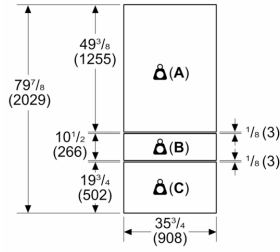

Accessory for cooling
TFL36IB100

Accessory for cooling
TFL36IB100

Measurements in inches (mm)

A: Max. weight 103 lb (47 kg) per panel

B: Max. weight 121 lb (55 kg) per panel

C: Max. weight 66 lb (30 kg) per panel