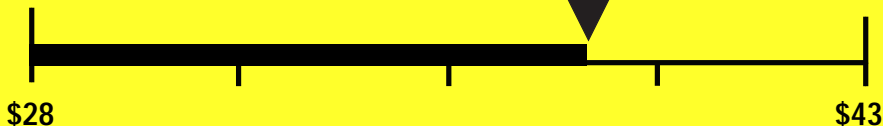

## Estimated Yearly Energy Cost (when used with an electric water heater)

**\$38**

Cost Range of Similar Models

**269** kWh

Estimated Yearly Electricity Use

**\$29**

Estimated Yearly Energy Cost  
(when used with a natural gas water heater)