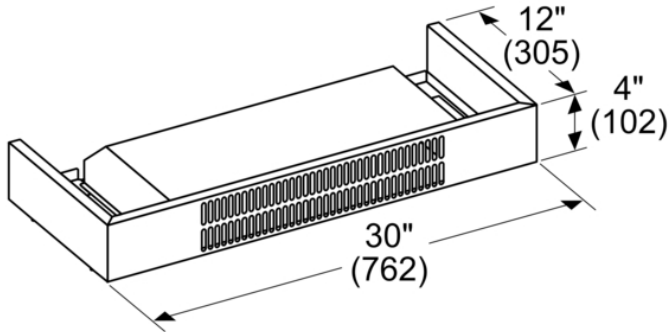

Recirculation Kit for Low-Profile Wall Hoods
RECHMWB30

Product Features

Notes: Please refer to installation instructions. Installation instructions are available at www.thermador.com. Specifications are correct at the time of printing. Thermador reserves the right to change product specifications and design at any time, without notice.

measurements in inches (mm)

Product Features

Product group	Accessory
Brand	Thermador
SKU	RECHMWB30
Internal article number	00000000000718498
EAN code	825225955894
Product packaging dimensions (HxWxD)	9" x 38 1/2" x 16 1/2"
Net weight	14.000
Gross weight	16.000
Standard number of units per pallet	24
UPC code	825225955894
Product image	MCSA03292322_J5560_2645800_RECHMWB30_ST