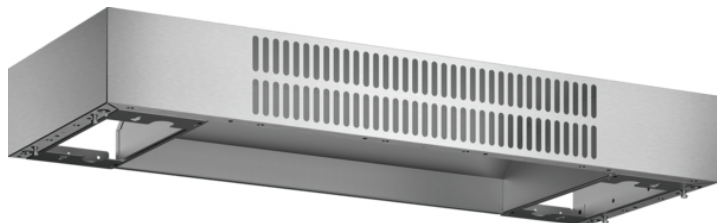

Recirculation Kit for Low-Profile Wall Hoods
RECHMWB30

Product Features

Notes: Please refer to installation instructions. Installation instructions are available at www.thermador.com. Specifications are correct at the time of printing. Thermador reserves the right to change product specifications and design at any time, without notice.

1 800 735 4328 | WWW.THERMADOR.COM | 1901 Main Street, Suite 600 Irvine, CA 92614

©2023 BSH HOME APPLIANCES CORPORATION, ALL RIGHTS RESERVED LITHO DATE: 05/2023

Recirculation Kit for Low-Profile Wall Hoods
RECHMWB30

measurements in inches (mm)

Product Features

Product group	Accessory
Brand	Thermador
SKU	RECHMWB30
Internal article number	00000000000718498
EAN code	825225955894
Product packaging dimensions (HxWxD)	9" x 38 1/2" x 16 1/2"
Net weight	14.000
Gross weight	16.000
Standard number of units per pallet	24
UPC code	825225955894
Product image	MCSA03292322_J5560_2645800_RECHMWB30_ST